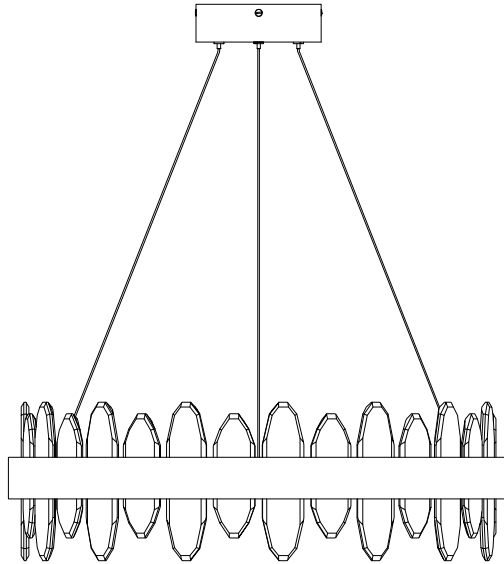

— CHELSOM —

EST. 1947

— CHELSOM —

EST. 1947

SLR Information

This product contains a light source of
Energy Efficiency Class E
Regulation 2021 No. 1095

Non-replaceable
light source

Control gear
replaceable by
qualified person