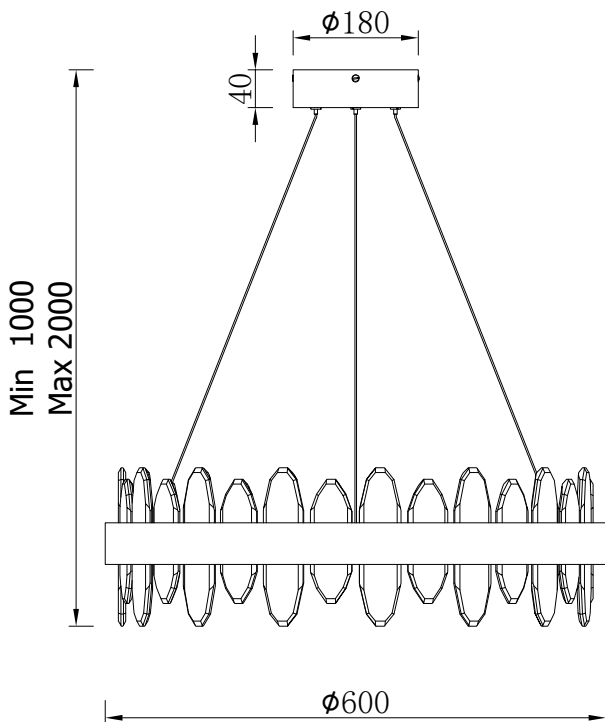

— CHELSOM —

EST. 1947

— CHELSOM —

EST. 1947

SLR Information

This product contains a light source of
Energy Efficiency Class E
Regulation 2021 No. 1095

Non-replaceable
light source

Control gear
replaceable by
qualified person