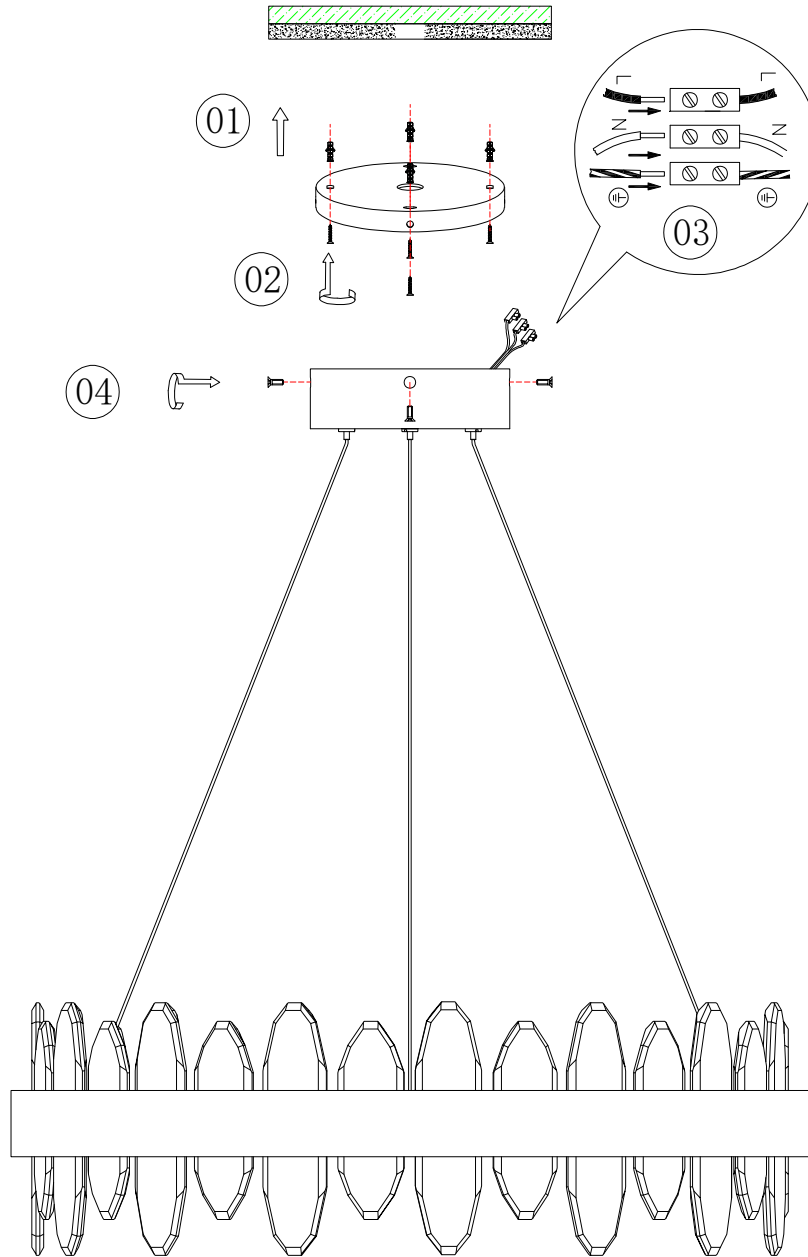

— CHELSOM —

EST. 1947

— CHELSOM —

EST. 1947

SLR Information

This product contains a light source of
Energy Efficiency Class E
Regulation 2021 No. 1095

Non-replaceable
light source

Control gear
replaceable by
qualified person