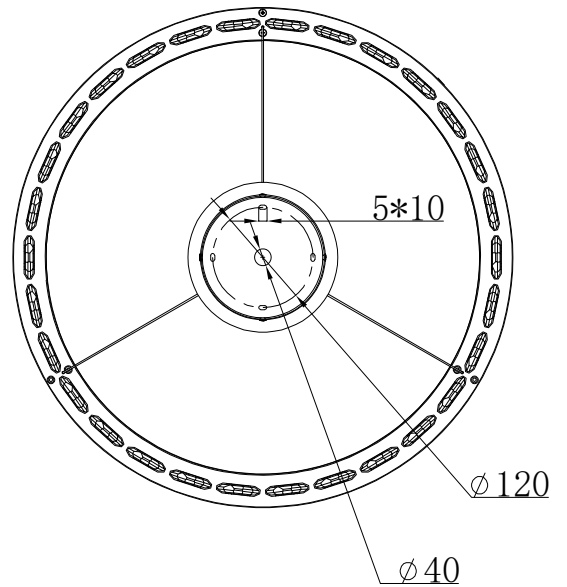

— CHELSOM —

EST. 1947

— CHELSOM —

EST. 1947

SLR Information

This product contains a light source of
Energy Efficiency Class E
Regulation 2021 No. 1095

Non-replaceable
light source

Control gear
replaceable by
qualified person