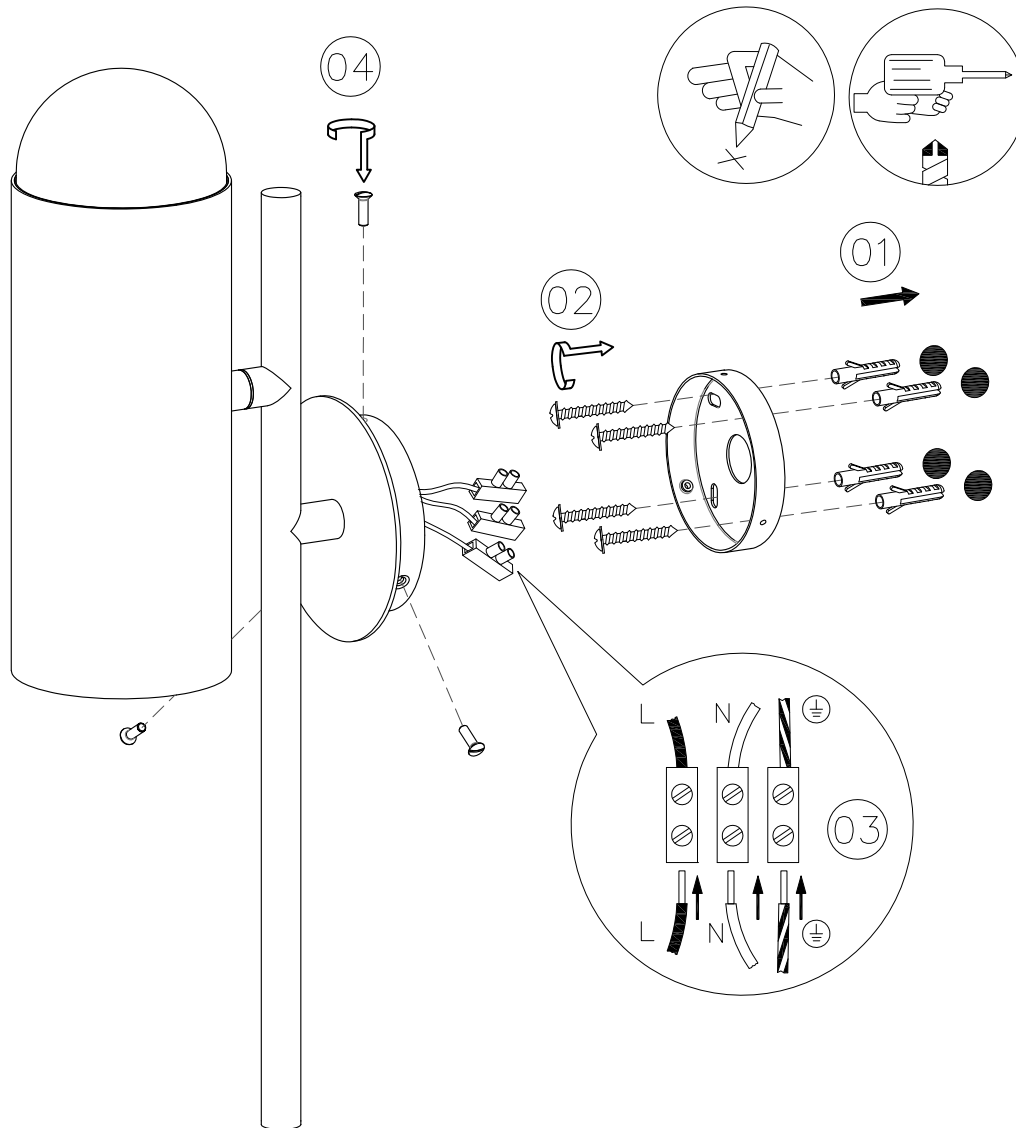

— CHELSOM —

EST. 1947

HY/77/W1

Revision A

— CHELSOM —

EST. 1947

FOLLOW THE NUMBERED ASSEMBLY SEQUENCE

SLR Information

This product contains a light source
of Energy Efficiency Class E
Regulation 2021 No. 1095

LED light source
replaceable by
qualified person

Control gear
replaceable by
qualified person

www.chelsom.co.uk