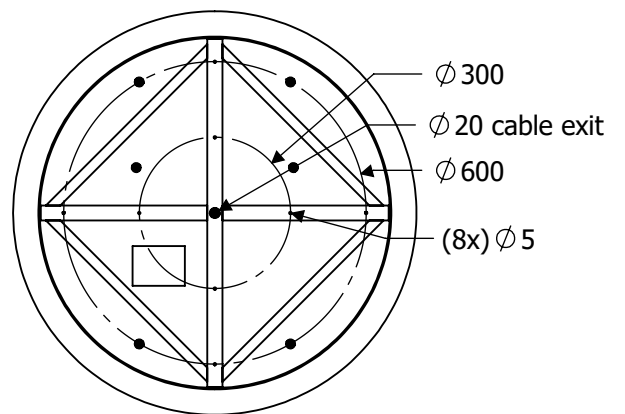

— CHELSOM —

EST. 1947