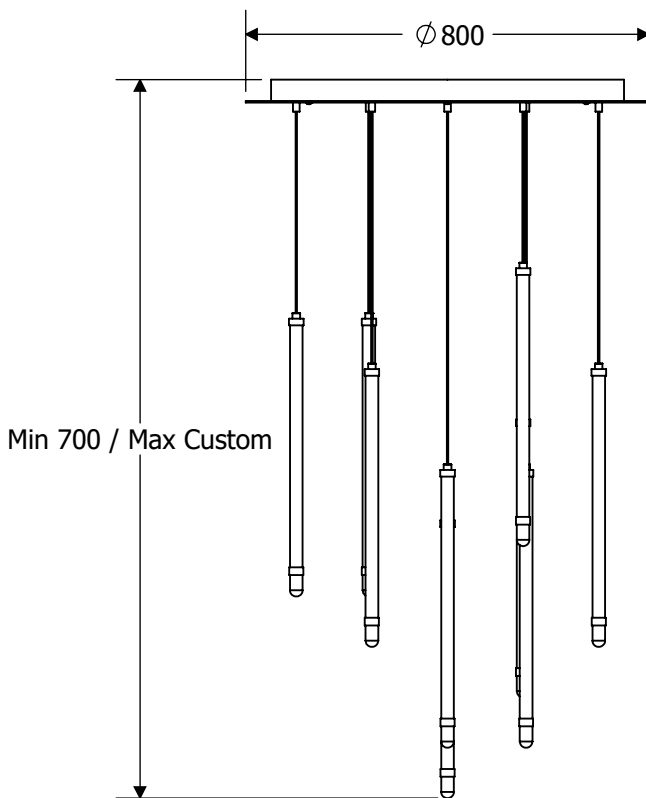

— CHELSOM —

EST. 1947