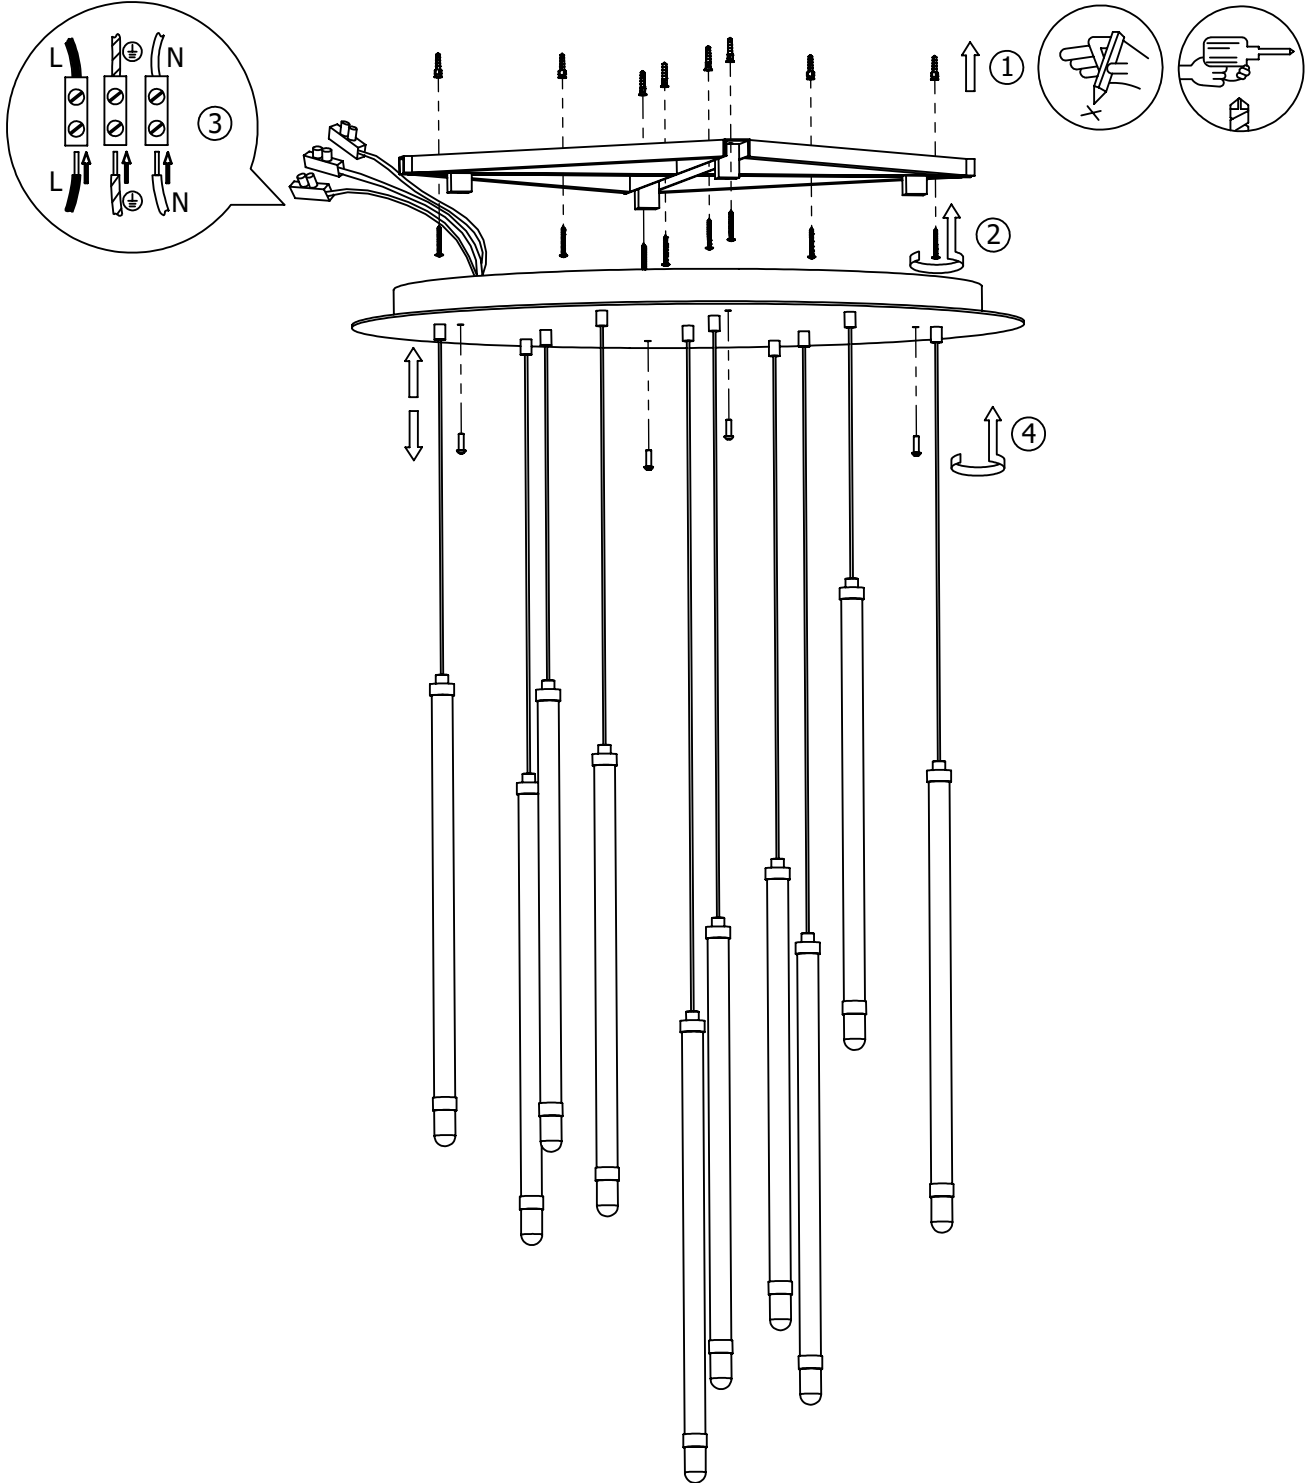

## SLR Information

This product contains a light source of Energy Efficiency Class E Regulation 2021 No. 1095

LED light source replaceable by qualified person

Control gear replaceable by qualified person