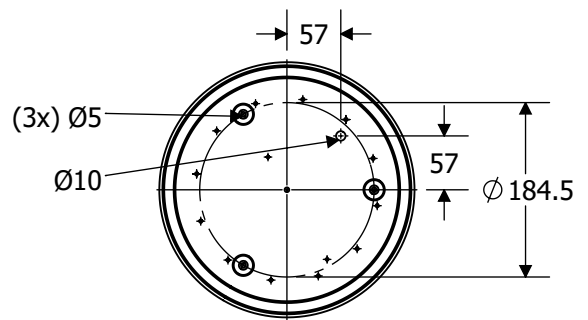

# — CHELSOM —

EST. 1947

INTERNAL FIXING PLATE  
VIEWED FROM BOTTOM