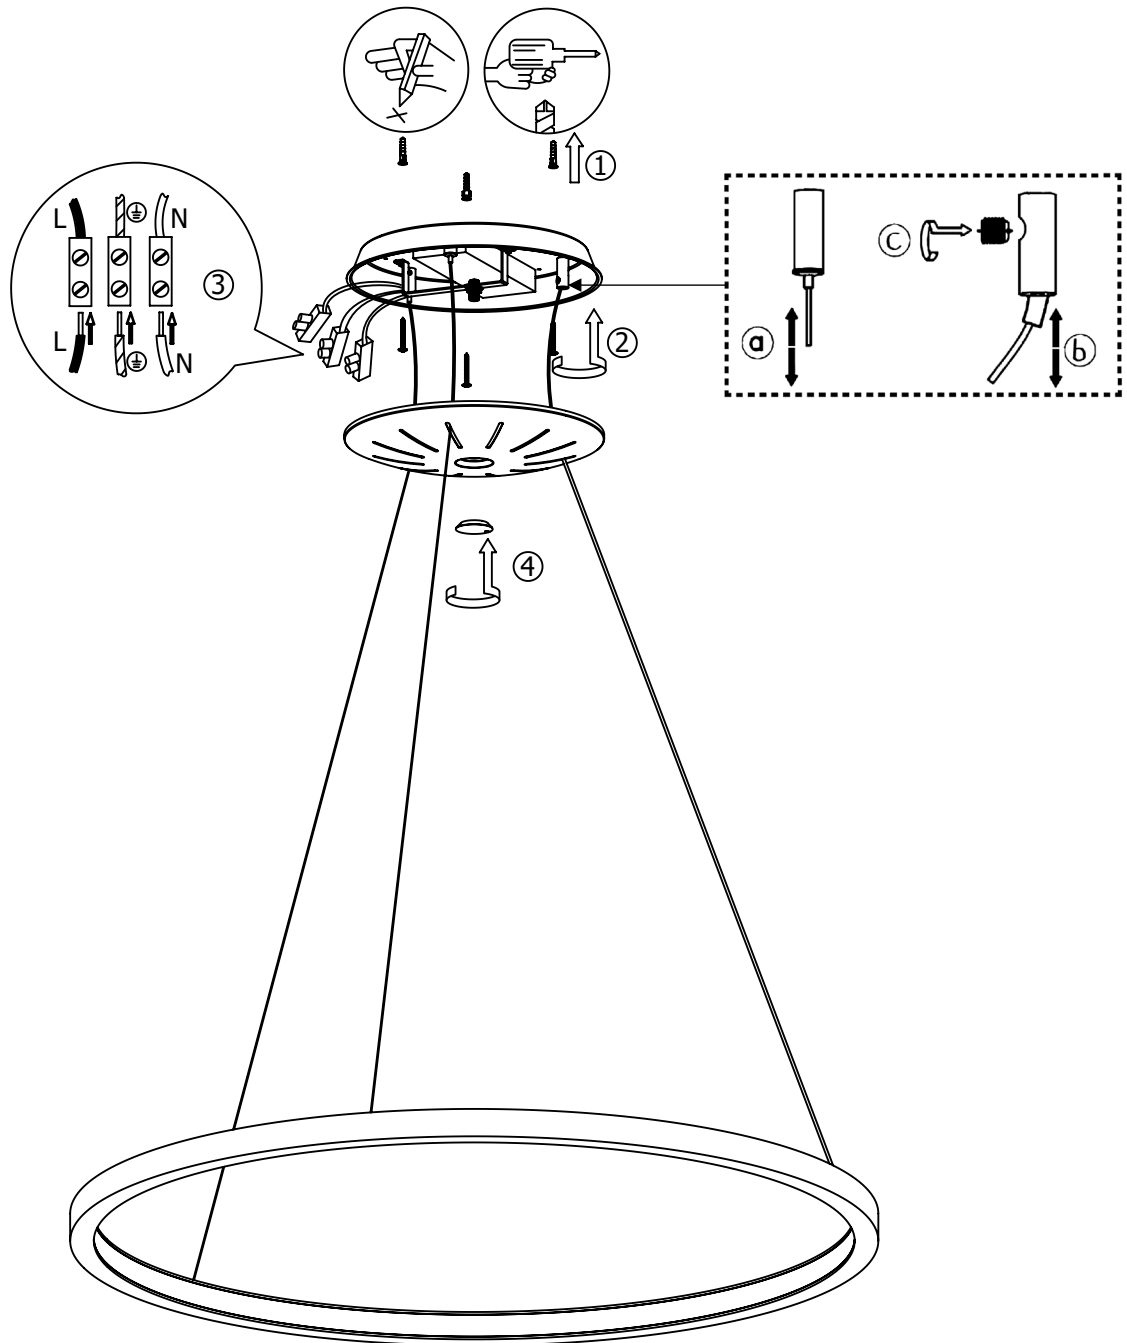

# — CHELSOM —

EST. 1947

INTERNAL FIXING PLATE  
VIEWED FROM BOTTOM

## SLR Information

This product contains a light source of Energy Efficiency Class E Regulation 2021 No. 1095

LED light source replaceable by qualified person

Control gear replaceable by qualified person