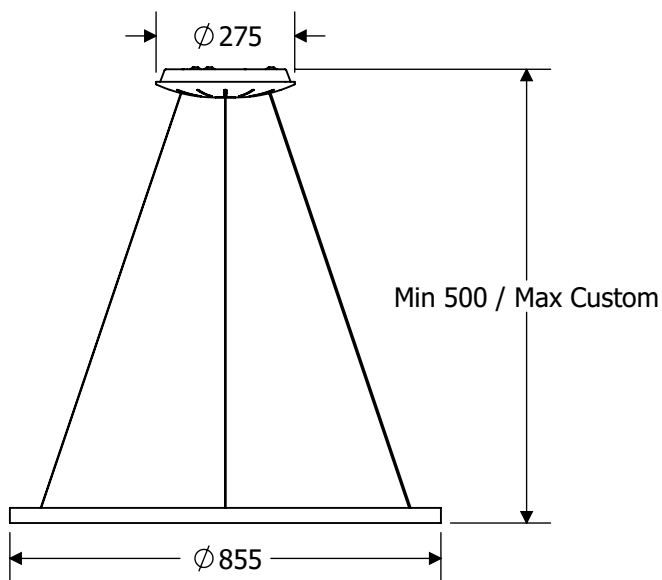

# — CHELSOM —

EST. 1947

INTERNAL FIXING PLATE  
VIEWED FROM BOTTOM