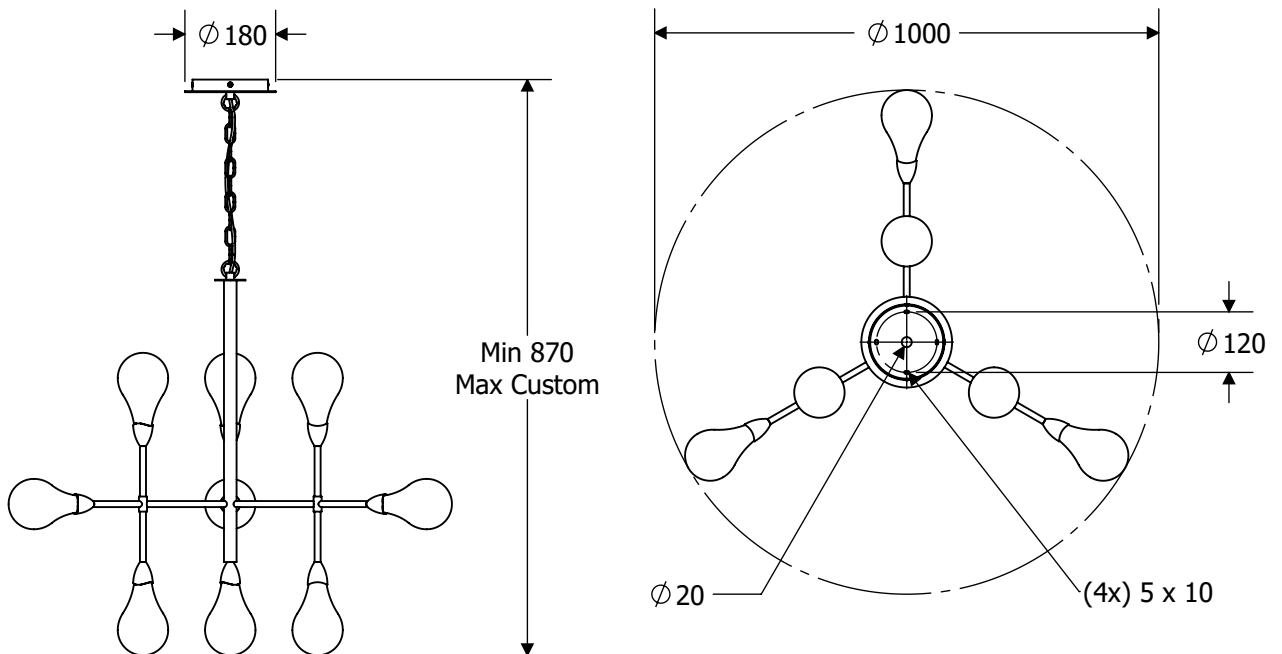

— CHELSOM —

EST. 1947