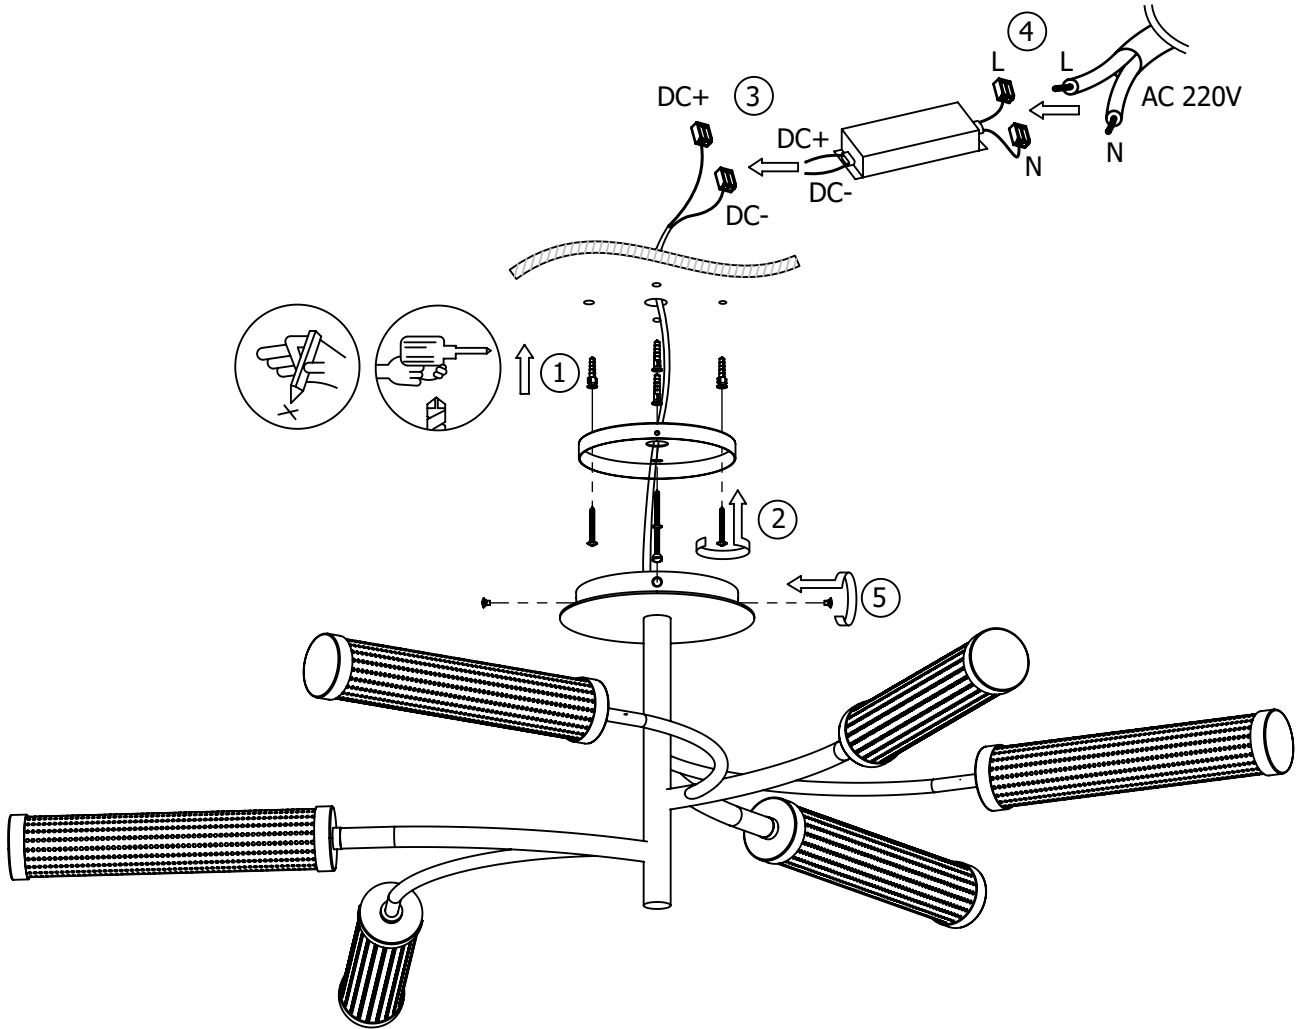

— CHELSOM —

EST. 1947

— CHELSOM —

EST. 1947

SLR Information

This product contains a light source
of Energy Efficiency Class E
Regulation 2021 No. 1095

LED light source
replaceable by
qualified person

Control gear
replaceable by
qualified person