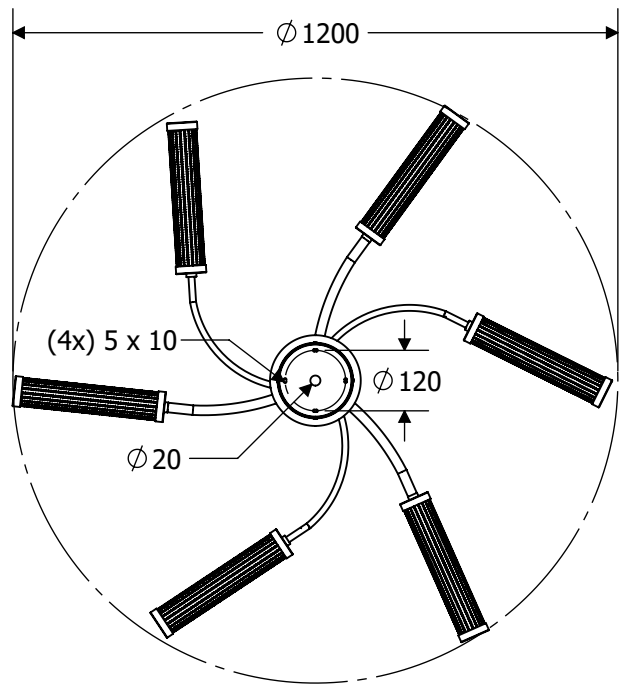

— CHELSOM —

EST. 1947

— CHELSOM —

EST. 1947

SLR Information

This product contains a light source
of Energy Efficiency Class E
Regulation 2021 No. 1095

LED light source
replaceable by
qualified person

Control gear
replaceable by
qualified person