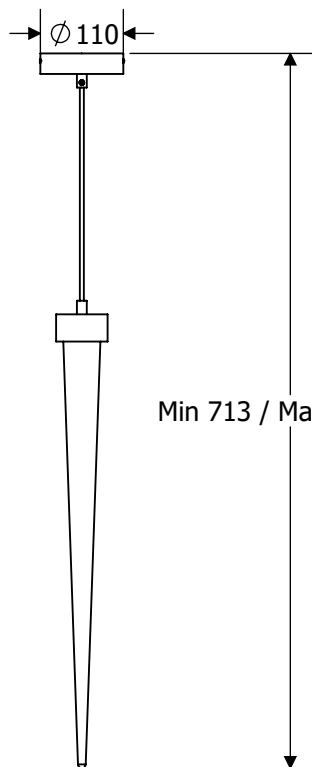

— CHELSOM —

EST. 1947

— CHELSOM —

EST. 1947

SLR Information

This product contains a light source of Energy Efficiency Class E Regulation 2021 No. 1095

LED light source replaceable by qualified person

Control gear replaceable by qualified person