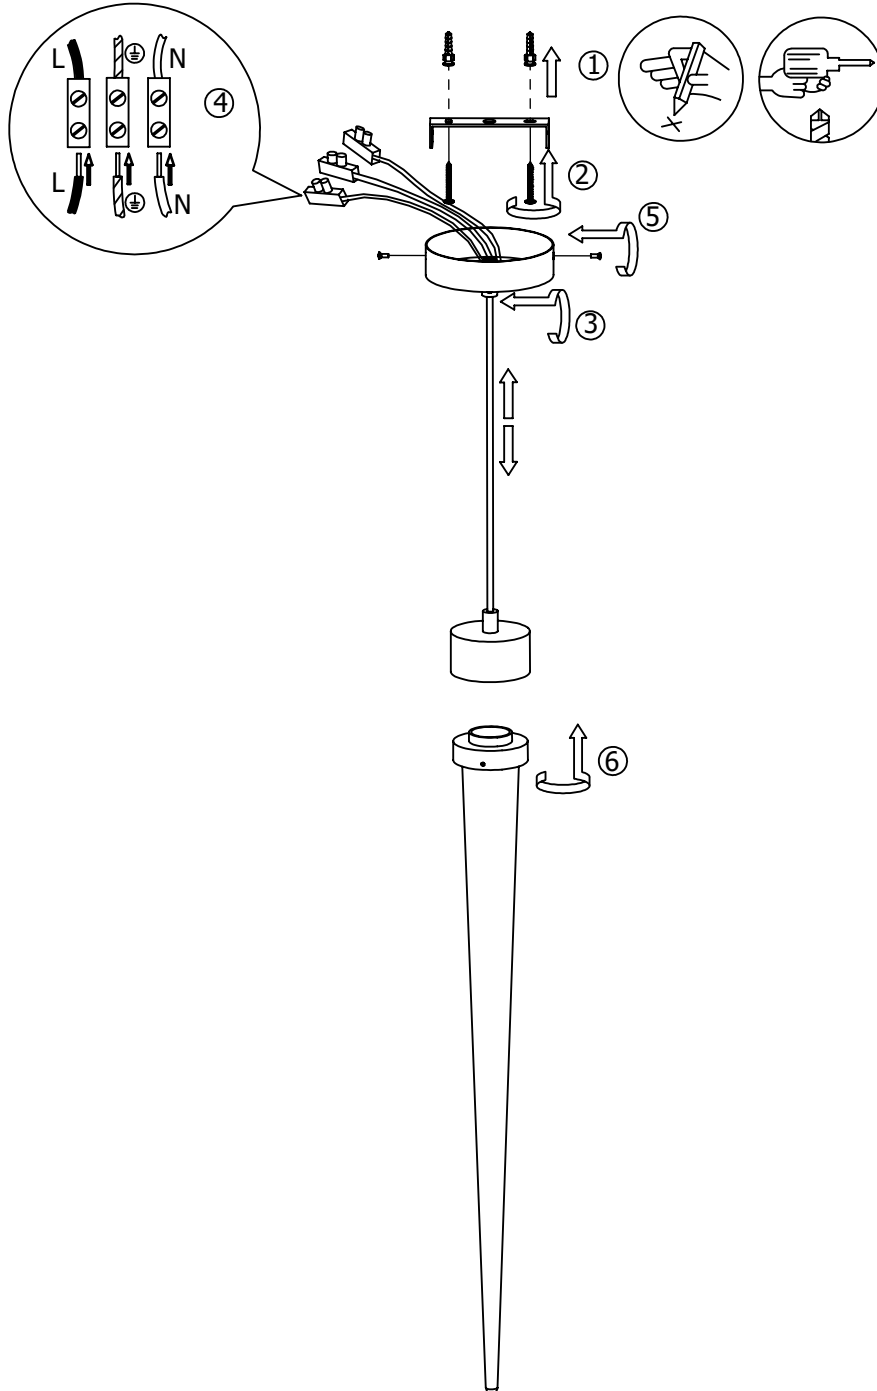

— CHELSOM —

EST. 1947

— CHELSOM —

EST. 1947

SLR Information

This product contains a light source of Energy Efficiency Class E Regulation 2021 No. 1095

LED light source replaceable by qualified person

Control gear replaceable by qualified person