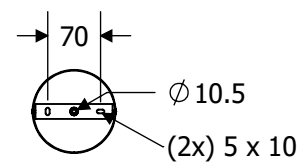

— CHELSOM —

EST. 1947

— CHELSOM —

EST. 1947

SLR Information

This product contains a light source of Energy Efficiency Class E Regulation 2021 No. 1095

LED light source replaceable by qualified person

Control gear replaceable by qualified person