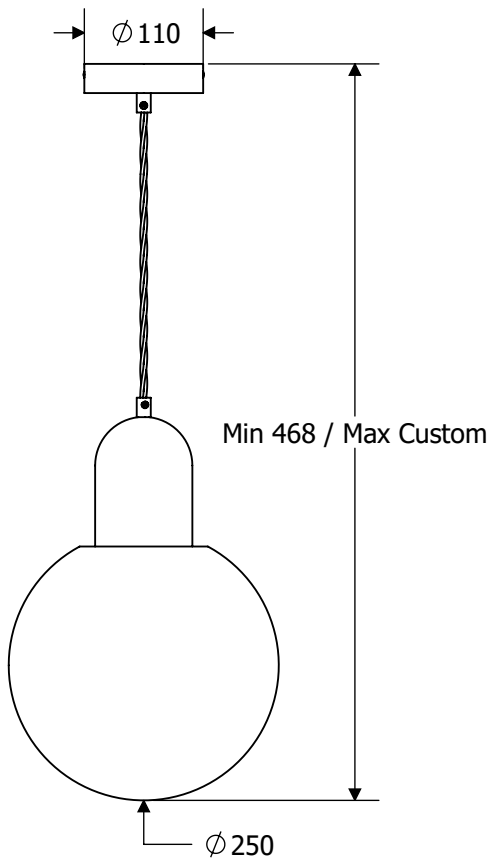

— CHELSOM —

EST. 1947