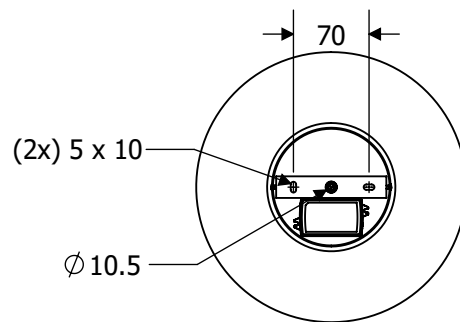

— CHELSOM —

EST. 1947

— CHELSOM —

EST. 1947

SLR Information

This product contains a light source
of Energy Efficiency Class E
Regulation 2021 No. 1095

LED light source
replaceable by
qualified person

Control gear
replaceable by
qualified person