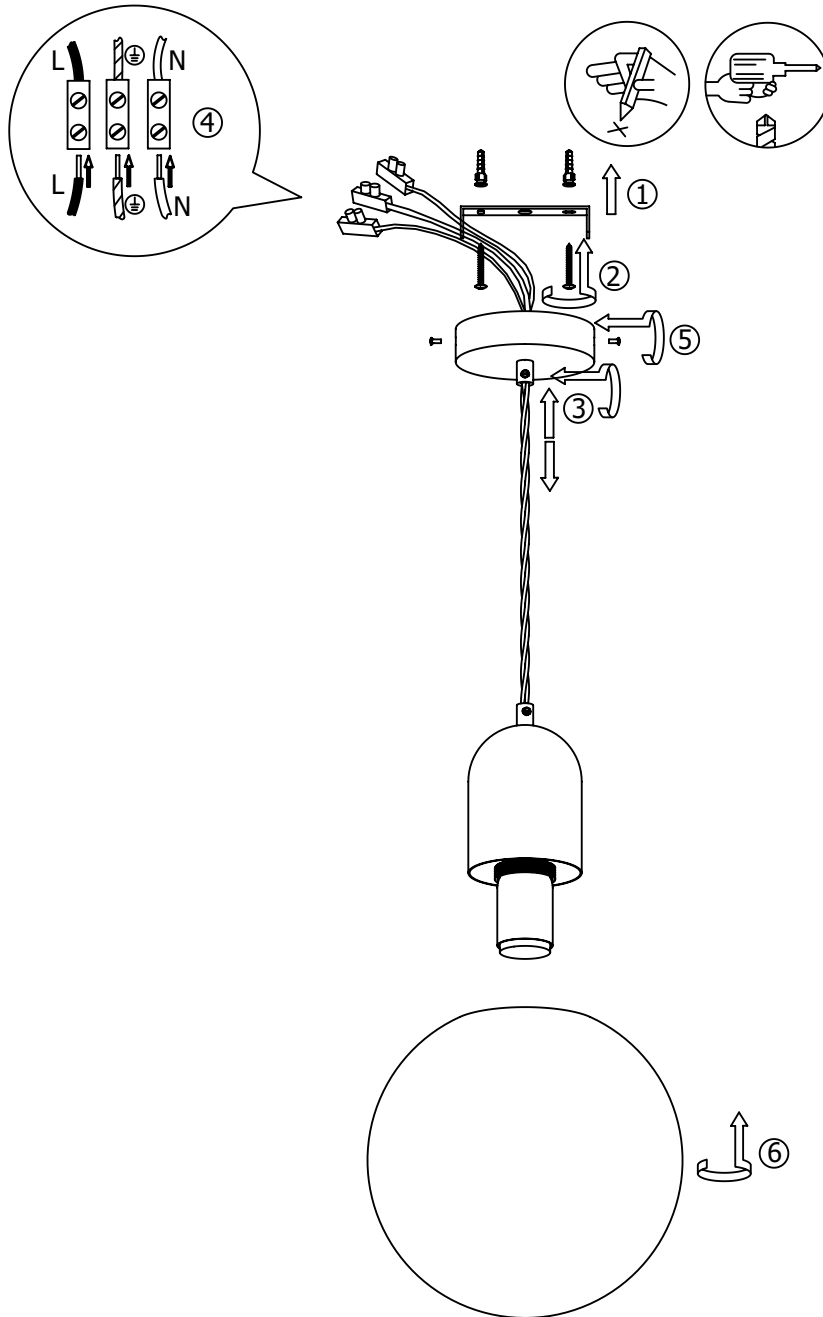

— CHELSOM —

EST. 1947

— CHELSOM —

EST. 1947

SLR Information

This product contains a light source
of Energy Efficiency Class E
Regulation 2021 No. 1095

LED light source
replaceable by
qualified person

Control gear
replaceable by
qualified person