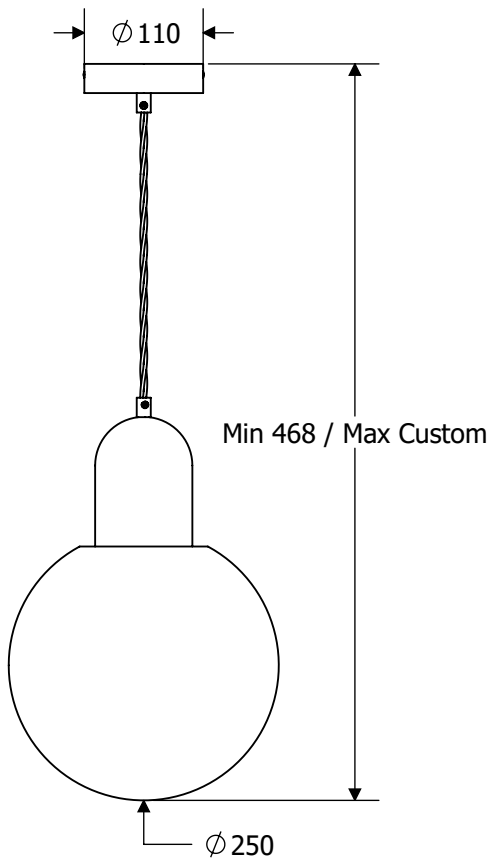

— CHELSOM —

EST. 1947

— CHELSOM —

EST. 1947

SLR Information

This product contains a light source
of Energy Efficiency Class E
Regulation 2021 No. 1095

LED light source
replaceable by
qualified person

Control gear
replaceable by
qualified person