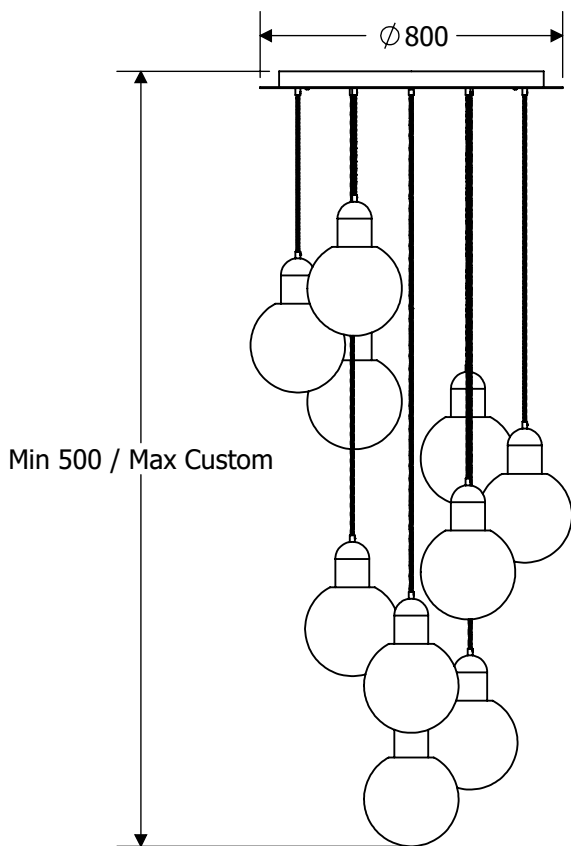

— CHELSOM —

EST. 1947