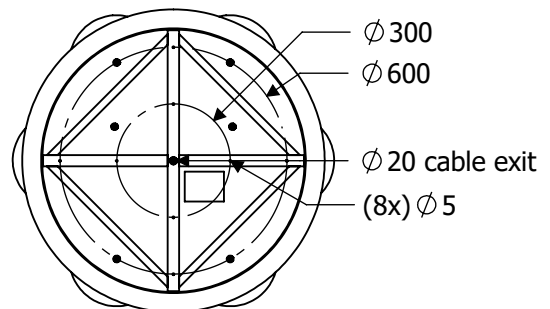

— CHELSOM —

EST. 1947