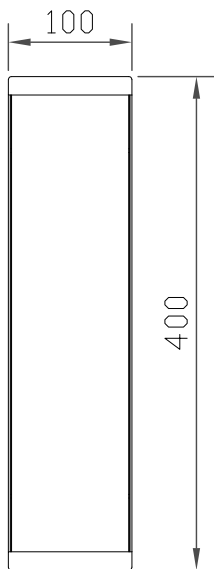

— CHELSOM —

EST. 1947

VN/3/W1

— CHELSOM —

EST. 1947

FOLLOW THE NUMBERED ASSEMBLY SEQUENCE

SLR Information

This product contains a light source
of Energy Efficiency Class E
Regulation 2021 No. 1095