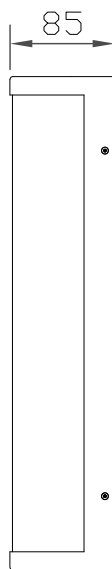

— CHELSOM —

EST. 1947

VN/3/W1

— CHELSOM —

EST. 1947

FOLLOW THE NUMBERED ASSEMBLY SEQUENCE

SLR Information

This product contains a light source
of Energy Efficiency Class E
Regulation 2021 No. 1095