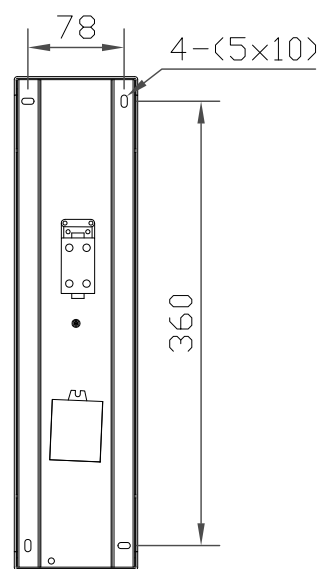

— CHELSOM —

EST. 1947

VN/3/W1

— CHELSOM —

EST. 1947

FOLLOW THE NUMBERED ASSEMBLY SEQUENCE

SLR Information

This product contains a light source
of Energy Efficiency Class E
Regulation 2021 No. 1095