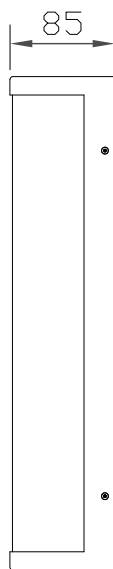

— CHELSOM —

EST. 1947

VN/3/W1

— CHELSOM —

EST. 1947

FOLLOW THE NUMBERED ASSEMBLY SEQUENCE

SLR Information

This product contains a light source
of Energy Efficiency Class E
Regulation 2021 No. 1095