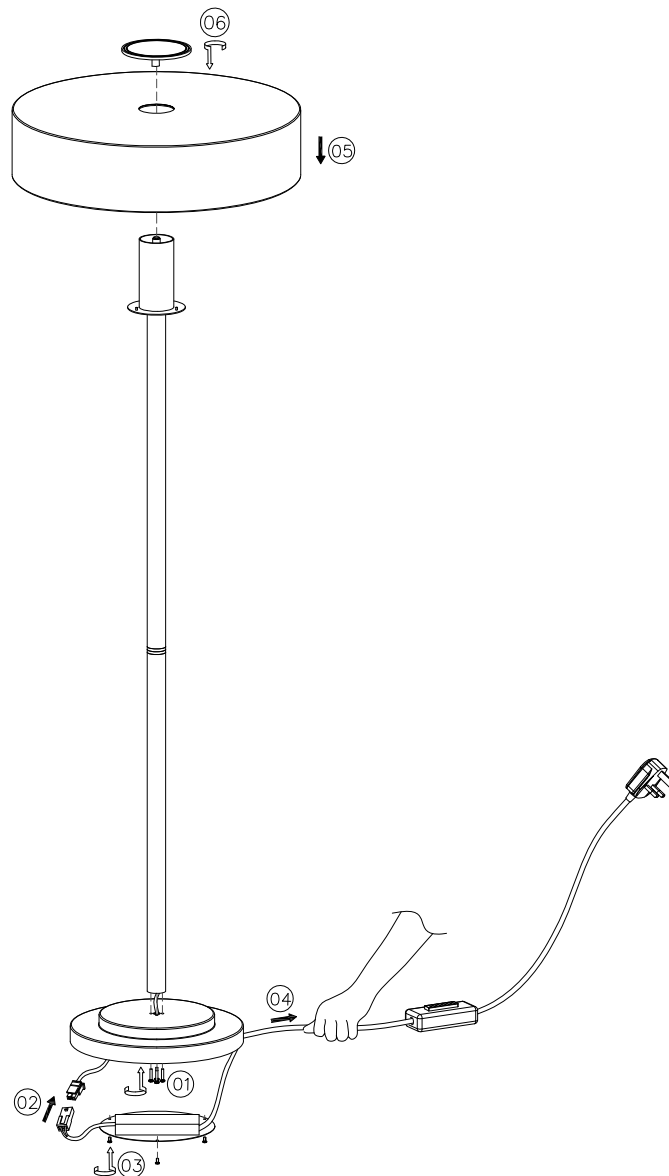

— CHELSOM —

EST. 1947

— CHELSOM —

EST. 1947

FOLLOW THE NUMBERED ASSEMBLY SEQUENCE

SLR Information

This product contains a light source of Energy Efficiency Class E Regulation 2021 No. 1095

LED light source replaceable by qualified person

Control gear replaceable by qualified person

www.chelsom.co.uk