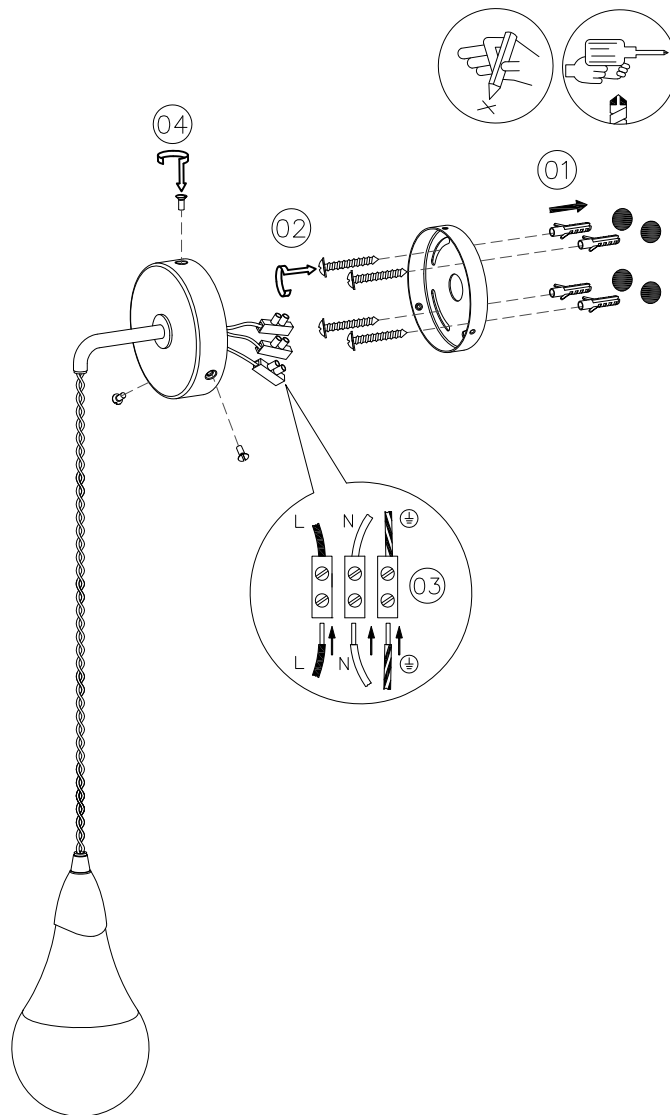

— CHELSOM —

EST. 1947

— CHELSOM —

EST. 1947

FOLLOW THE NUMBERED ASSEMBLY SEQUENCE

SLR Information

This product contains a light source
of Energy Efficiency Class E
Regulation 2021 No. 1095

Non-replaceable
light source

Control gear
replaceable by
qualified person

www.chelsom.co.uk