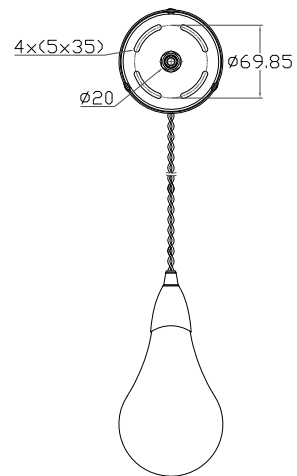

— CHELSOM —

EST. 1947

— CHELSOM —

EST. 1947

FOLLOW THE NUMBERED ASSEMBLY SEQUENCE

SLR Information

This product contains a light source
of Energy Efficiency Class E
Regulation 2021 No. 1095

Non-replaceable
light source