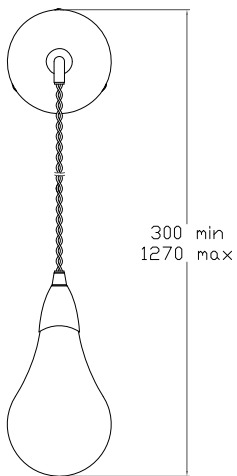

— CHELSOM —

EST. 1947

— CHELSOM —

EST. 1947

FOLLOW THE NUMBERED ASSEMBLY SEQUENCE

SLR Information

This product contains a light source
of Energy Efficiency Class E
Regulation 2021 No. 1095

Non-replaceable
light source