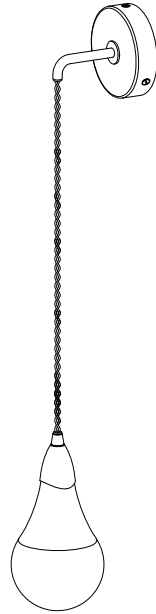

— CHELSOM —

EST. 1947

— CHELSOM —

EST. 1947

FOLLOW THE NUMBERED ASSEMBLY SEQUENCE

SLR Information

This product contains a light source
of Energy Efficiency Class E
Regulation 2021 No. 1095

Non-replaceable
light source