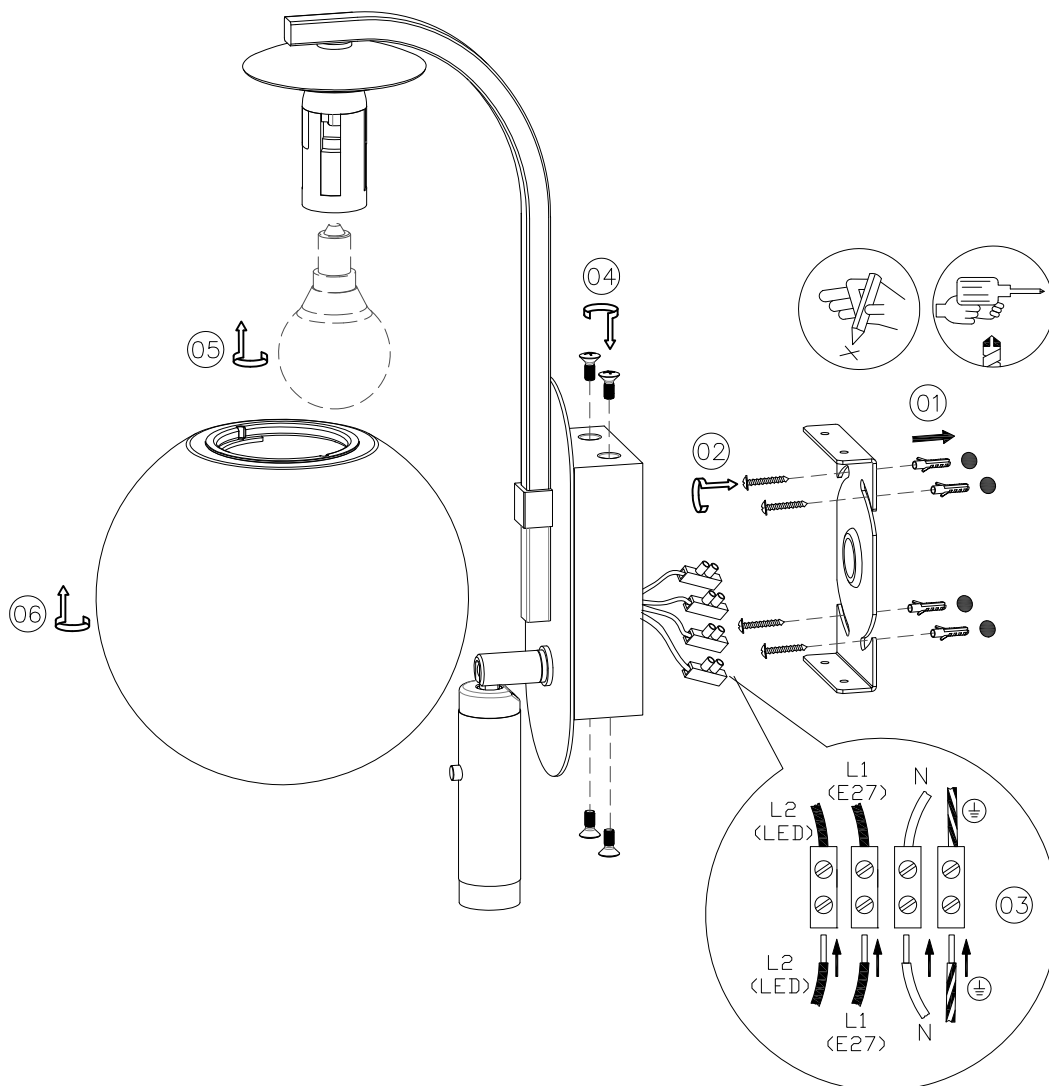

— CHELSOM —

EST. 1947

PA/12/W1/LED

Revision A

— CHELSOM —

EST. 1947

FOLLOW THE NUMBERED ASSEMBLY SEQUENCE

SLR Information

This product contains a light source of Energy Efficiency Class E Regulation 2021 No. 1095

Non-replaceable light source

Control gear replaceable by qualified person