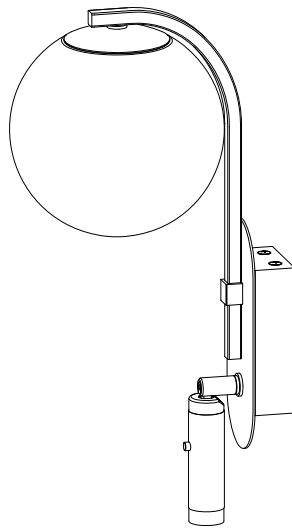

— CHELSOM —

EST. 1947

PA/12/W1/LED

Revision A

— CHELSOM —

EST. 1947

FOLLOW THE NUMBERED ASSEMBLY SEQUENCE

SLR Information

This product contains a light source of Energy Efficiency Class E Regulation 2021 No. 1095

Non-replaceable light source

Control gear replaceable by qualified person