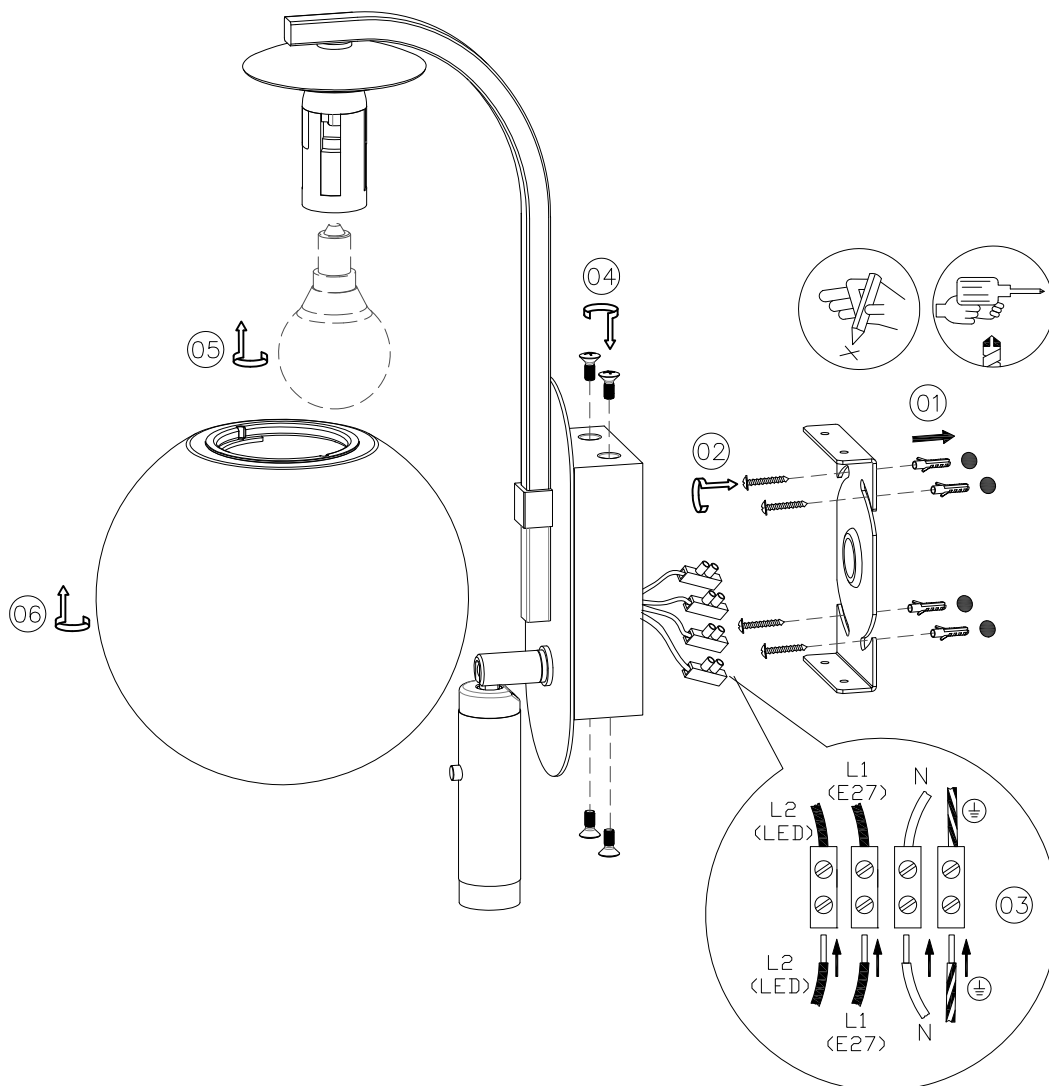

— CHELSOM —

EST. 1947

PA/12/W1/LED

Revision A

— CHELSOM —

EST. 1947

FOLLOW THE NUMBERED ASSEMBLY SEQUENCE

SLR Information

This product contains a light source
of Energy Efficiency Class E
Regulation 2021 No. 1095

Non-replaceable
light source

Control gear
replaceable by
qualified person