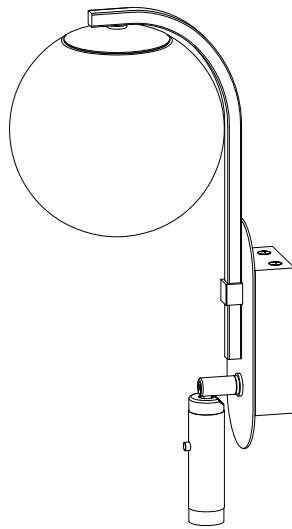

— CHELSOM —

EST. 1947

PA/12/W1/LED

Revision A

— CHELSOM —

EST. 1947

FOLLOW THE NUMBERED ASSEMBLY SEQUENCE

SLR Information

This product contains a light source
of Energy Efficiency Class E
Regulation 2021 No. 1095

Non-replaceable
light source

Control gear
replaceable by
qualified person