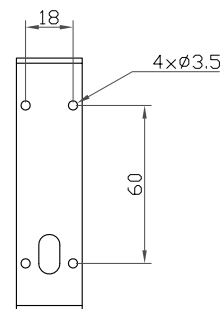

— CHELSOM —

EST. 1947

— CHELSOM —

EST. 1947

FOLLOW THE NUMBERED ASSEMBLY SEQUENCE

SLR Information

This product contains a light source of Energy Efficiency Class E Regulation 2021 No. 1095

Non-replaceable light source