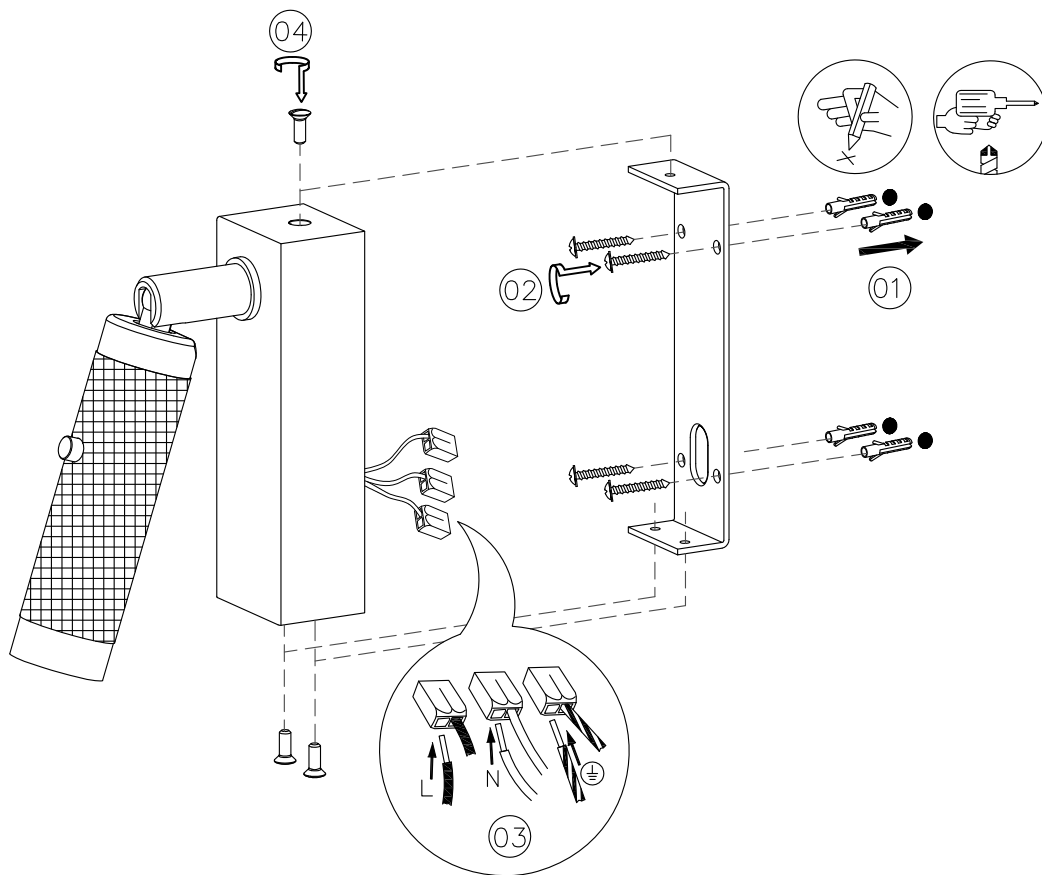

— CHELSOM —

EST. 1947

— CHELSOM —

EST. 1947

FOLLOW THE NUMBERED ASSEMBLY SEQUENCE

SLR Information

This product contains a light source of Energy Efficiency Class E Regulation 2021 No. 1095

Non-replaceable light source

Control gear replaceable by qualified person

www.chelsom.co.uk