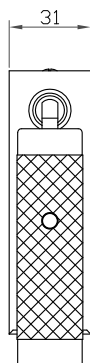

— CHELSOM —

EST. 1947

— CHELSOM —

EST. 1947

FOLLOW THE NUMBERED ASSEMBLY SEQUENCE

SLR Information

This product contains a light source of Energy Efficiency Class E Regulation 2021 No. 1095

Non-replaceable light source