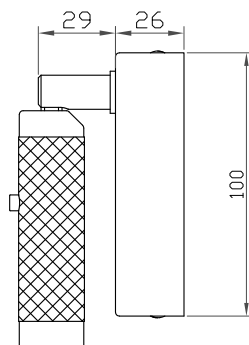

— CHELSOM —

EST. 1947

— CHELSOM —

EST. 1947

FOLLOW THE NUMBERED ASSEMBLY SEQUENCE

SLR Information

This product contains a light source of Energy Efficiency Class E Regulation 2021 No. 1095

Non-replaceable light source