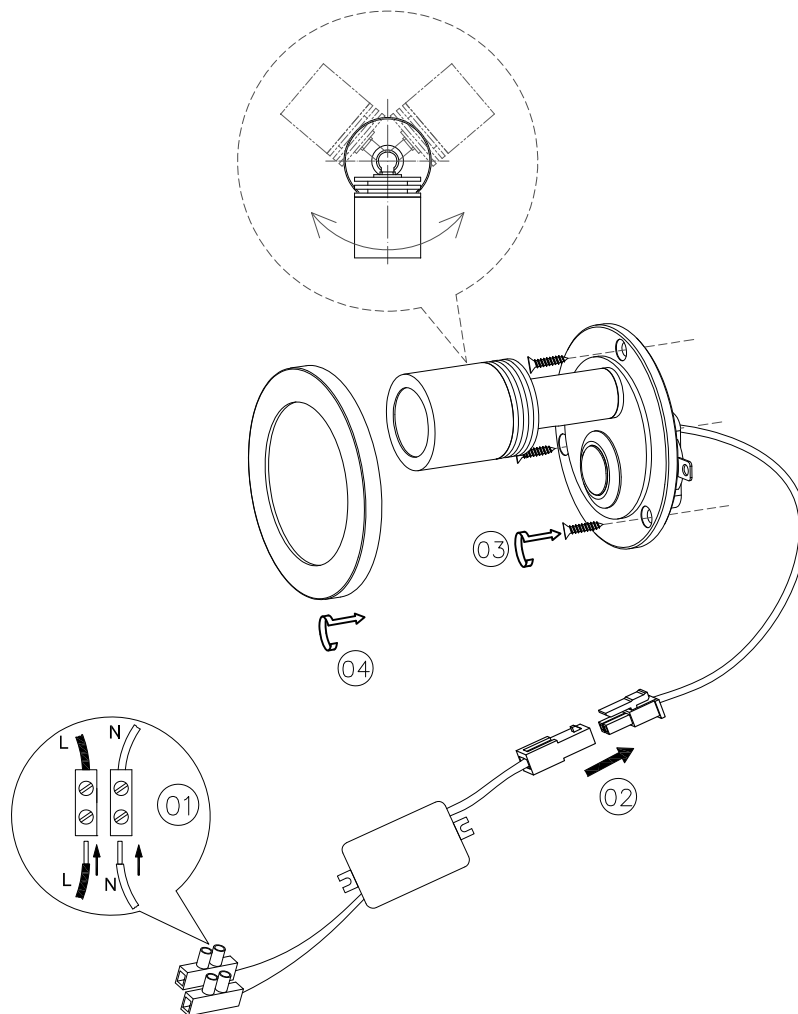

— CHELSOM —

EST. 1947

— CHELSOM —

EST. 1947

FOLLOW THE NUMBERED ASSEMBLY SEQUENCE

SLR Information

This product contains a light source
of Energy Efficiency Class E
Regulation 2021 No. 1095

Non-replaceable
light source

Control gear
replaceable by
qualified person