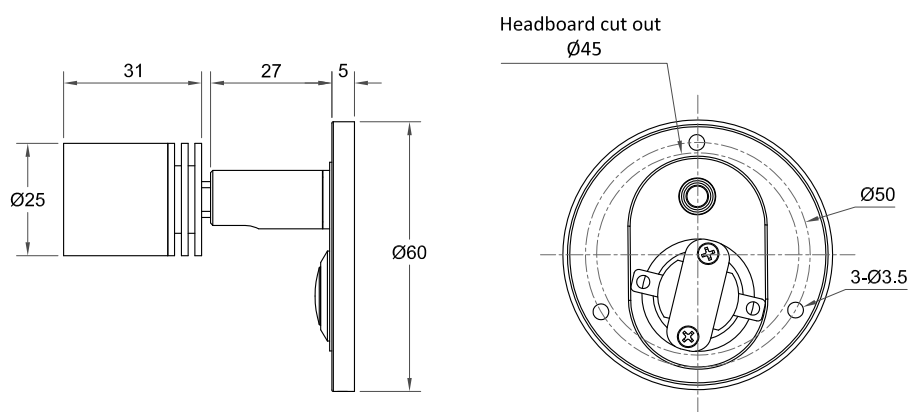

— CHELSOM —

EST. 1947

— CHELSOM —

EST. 1947

FOLLOW THE NUMBERED ASSEMBLY SEQUENCE

SLR Information

This product contains a light source
of Energy Efficiency Class E
Regulation 2021 No. 1095

Non-replaceable
light source