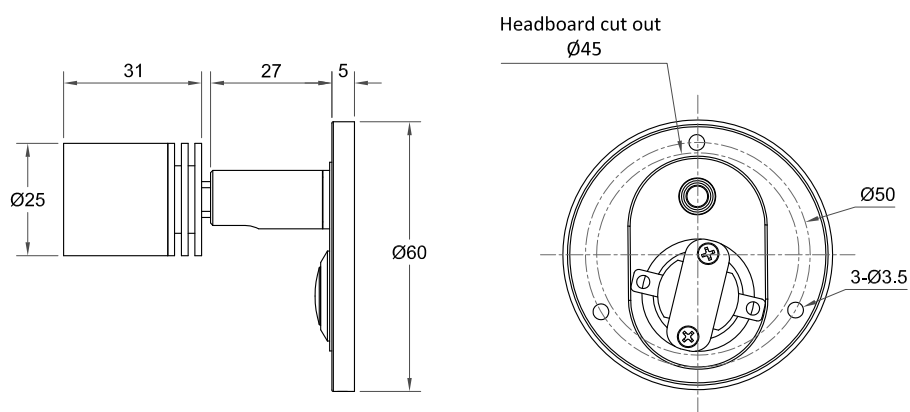

— CHELSOM —

EST. 1947