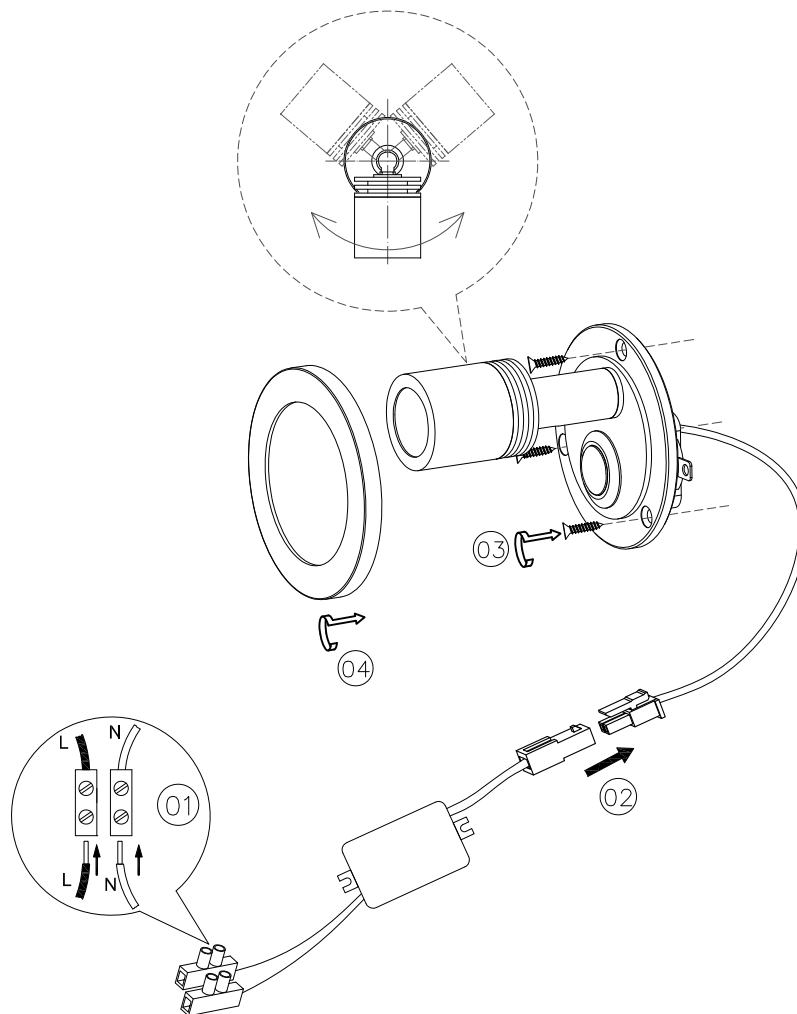

— CHELSOM —

EST. 1947

— CHELSOM —

EST. 1947

FOLLOW THE NUMBERED ASSEMBLY SEQUENCE

SLR Information

This product contains a light source
of Energy Efficiency Class E
Regulation 2021 No. 1095

Non-replaceable
light source

Control gear
replaceable by
qualified person