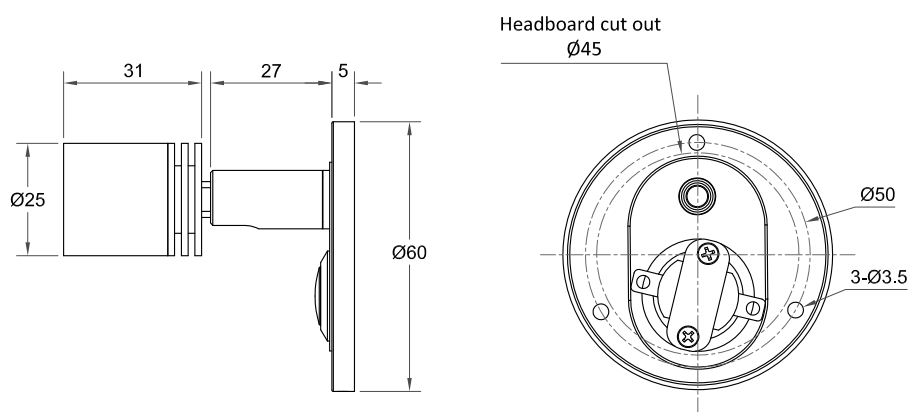

— CHELSOM —

EST. 1947

— CHELSOM —

EST. 1947

FOLLOW THE NUMBERED ASSEMBLY SEQUENCE

SLR Information

This product contains a light source
of Energy Efficiency Class E
Regulation 2021 No. 1095

Non-replaceable
light source