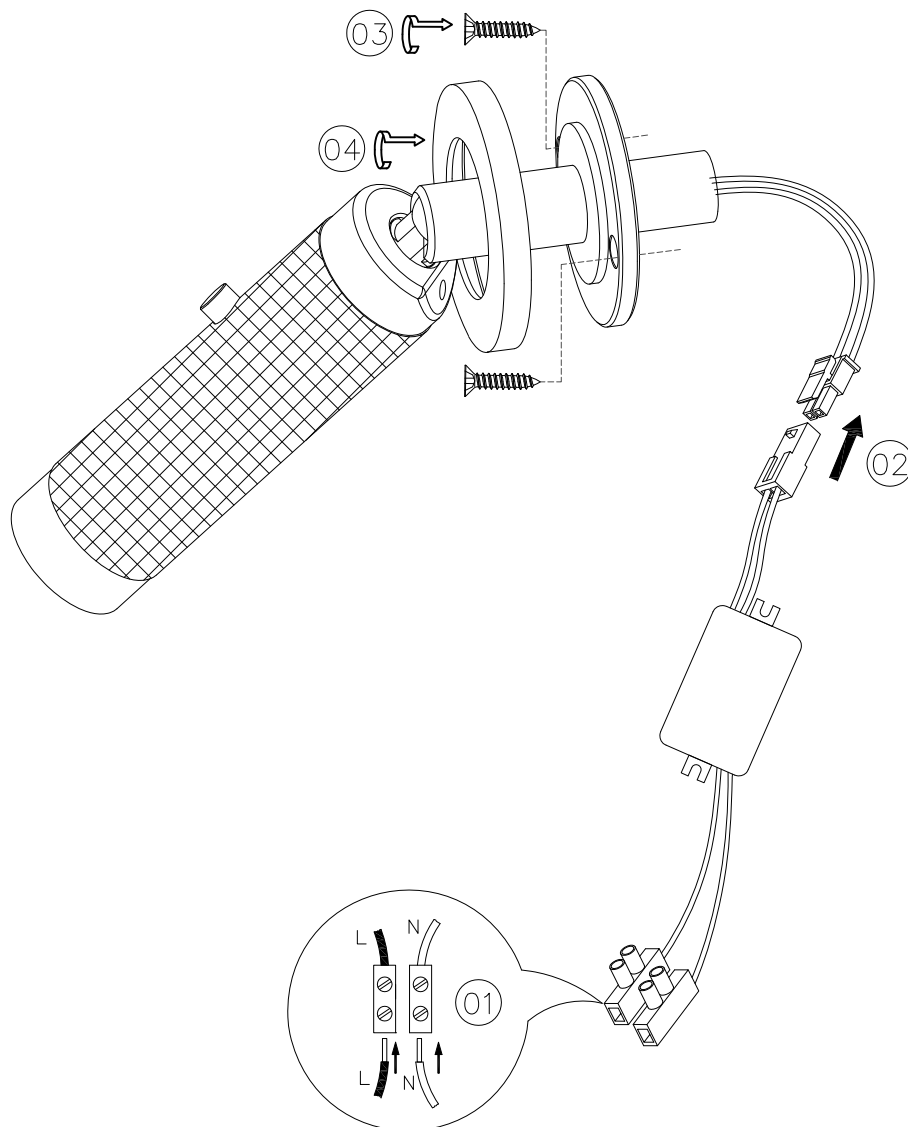

— CHELSOM —

EST. 1947

— CHELSOM —

EST. 1947

FOLLOW THE NUMBERED ASSEMBLY SEQUENCE

SLR Information

This product contains a light source of Energy Efficiency Class E Regulation 2021 No. 1095

Non-replaceable light source

Control gear replaceable by qualified person