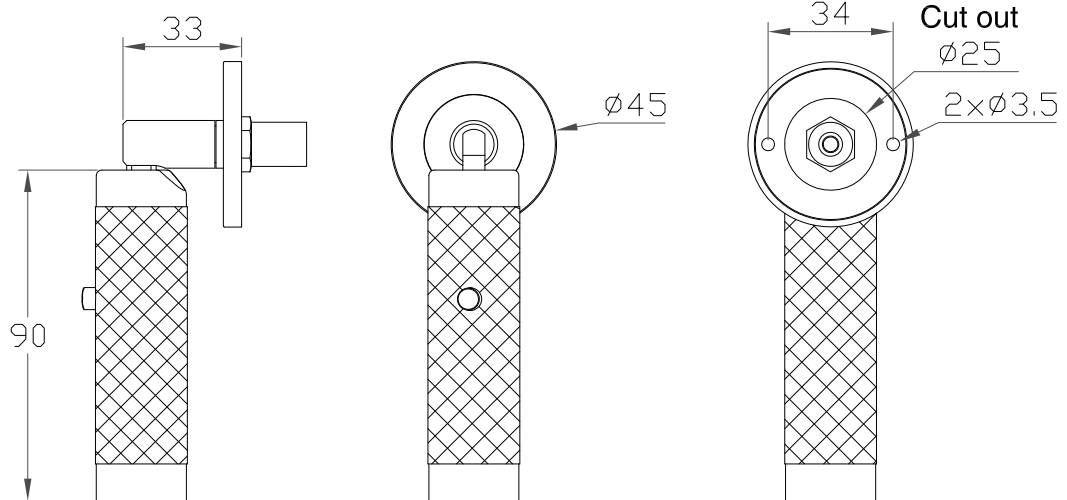

— CHELSOM —

EST. 1947

— CHELSOM —

EST. 1947

FOLLOW THE NUMBERED ASSEMBLY SEQUENCE

SLR Information

This product contains a light source of Energy Efficiency Class E Regulation 2021 No. 1095

Non-replaceable light source

Control gear replaceable by qualified person