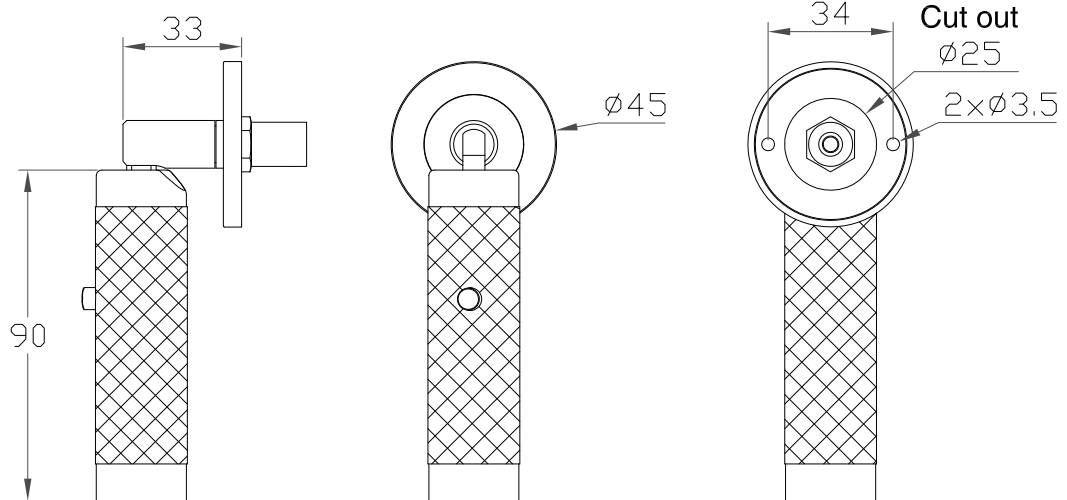

— CHELSOM —

EST. 1947

— CHELSOM —

EST. 1947

FOLLOW THE NUMBERED ASSEMBLY SEQUENCE

SLR Information

This product contains a light source of Energy Efficiency Class E Regulation 2021 No. 1095

Non-replaceable light source