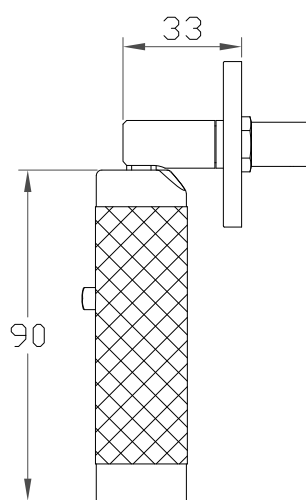

— CHELSOM —

EST. 1947

— CHELSOM —

EST. 1947

FOLLOW THE NUMBERED ASSEMBLY SEQUENCE

SLR Information

This product contains a light source of Energy Efficiency Class E Regulation 2021 No. 1095

Non-replaceable light source