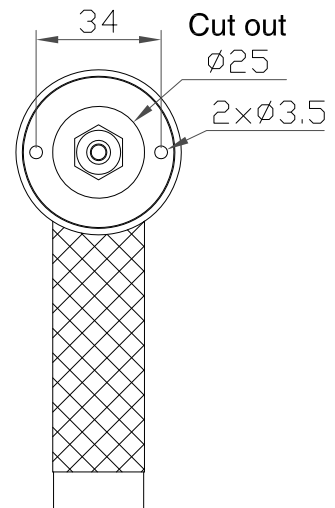

— CHELSOM —

EST. 1947

— CHELSOM —

EST. 1947

FOLLOW THE NUMBERED ASSEMBLY SEQUENCE

SLR Information

This product contains a light source of Energy Efficiency Class E Regulation 2021 No. 1095

Non-replaceable light source