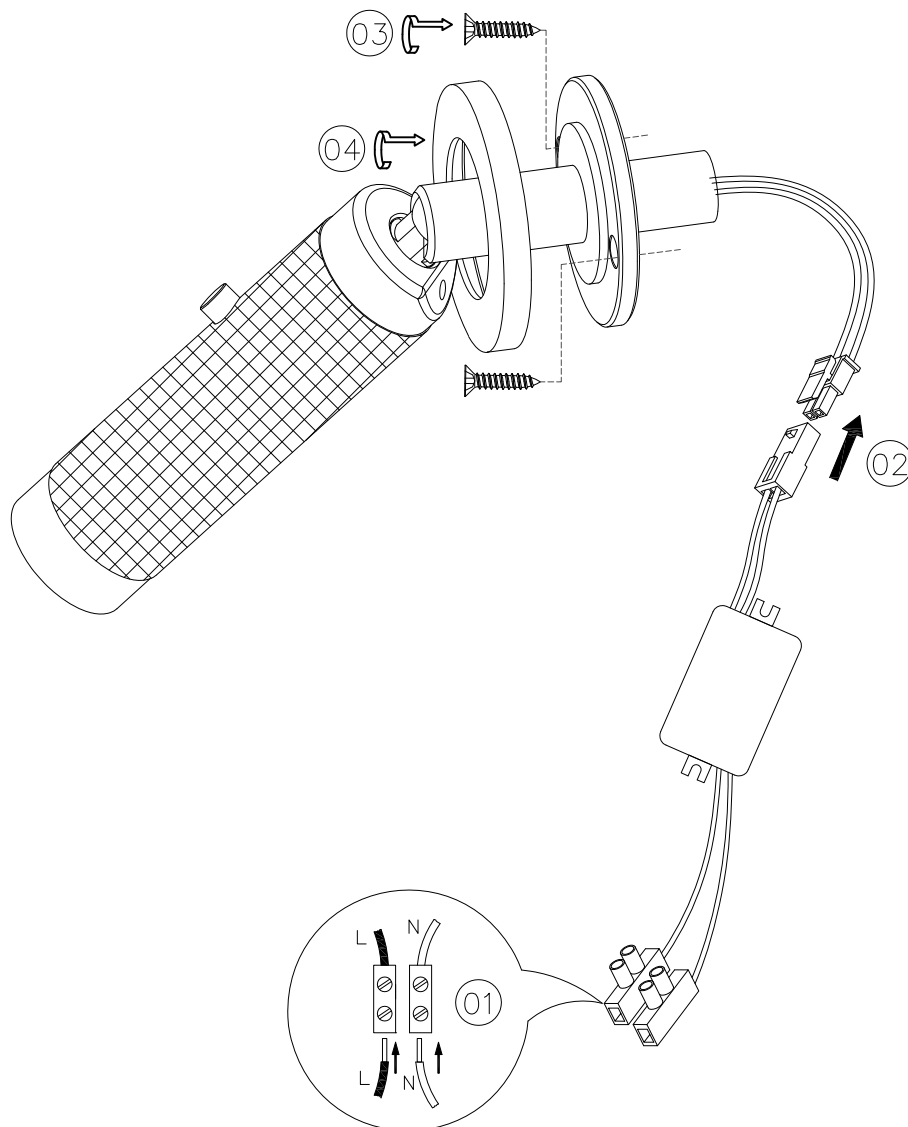

— CHELSOM —

EST. 1947

— CHELSOM —

EST. 1947

FOLLOW THE NUMBERED ASSEMBLY SEQUENCE

SLR Information

This product contains a light source of Energy Efficiency Class E Regulation 2021 No. 1095

Non-replaceable light source

Control gear replaceable by qualified person

www.chelsom.co.uk