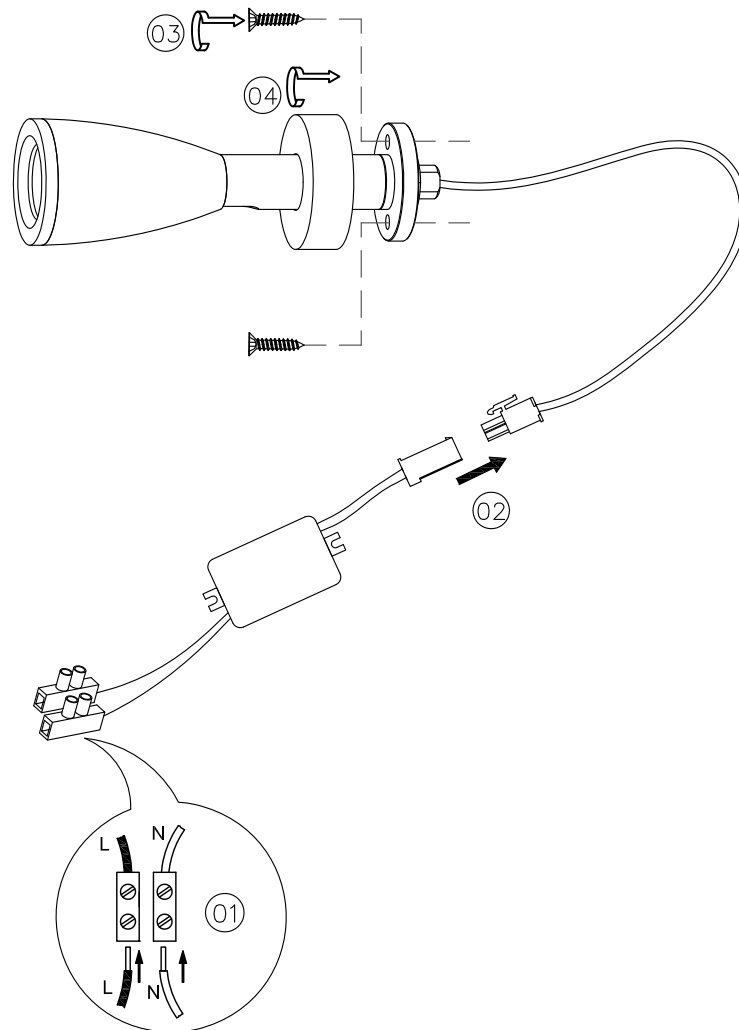

— CHELSOM —

EST. 1947

— CHELSOM —

EST. 1947

FOLLOW THE NUMBERED ASSEMBLY SEQUENCE

SLR Information

This product contains a light source
of Energy Efficiency Class E
Regulation 2021 No. 1095

Non-replaceable
light source

Control gear
replaceable by
qualified person