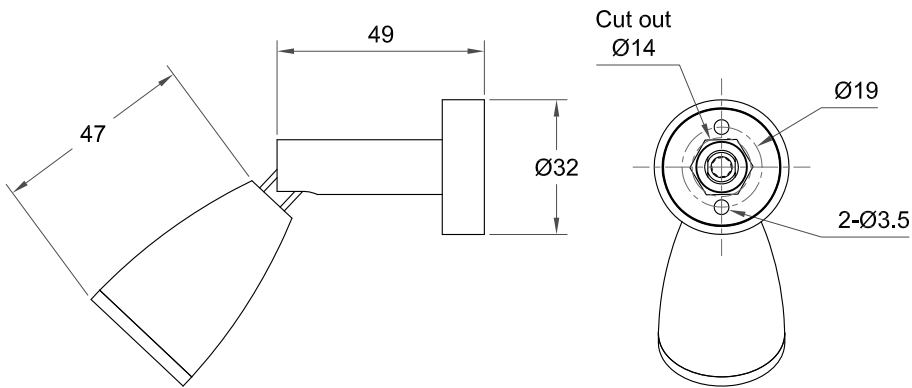

— CHELSOM —

EST. 1947

— CHELSOM —

EST. 1947

FOLLOW THE NUMBERED ASSEMBLY SEQUENCE

SLR Information

This product contains a light source
of Energy Efficiency Class E
Regulation 2021 No. 1095

Non-replaceable
light source