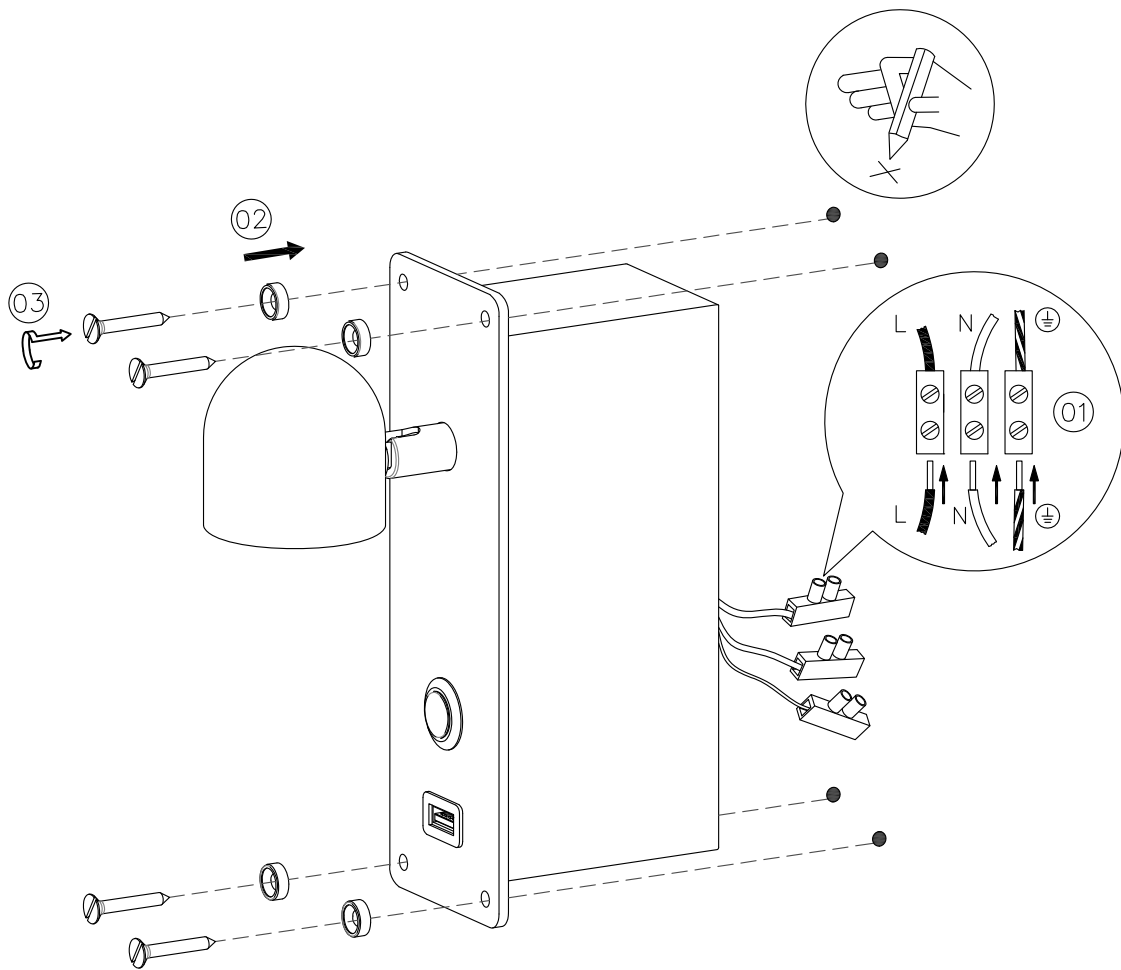

## SLR Information

This product contains a light source  
of Energy Efficiency Class E  
Regulation 2021 No. 1095

Non-replaceable  
light source

Control gear  
replaceable by  
qualified person

[www.chelsom.co.uk](http://www.chelsom.co.uk)