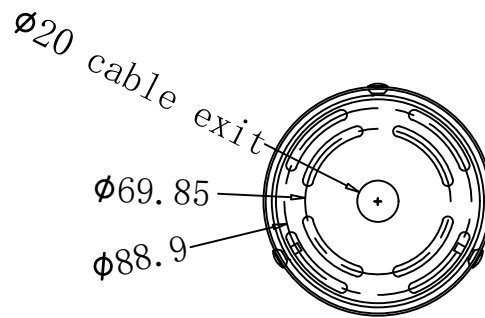

— CHELSOM —

EST. 1947

— CHELSOM —

EST. 1947

FOLLOW THE NUMBERED ASSEMBLY SEQUENCE

SLR Information

This product contains a light source
of Energy Efficiency Class **F**
Regulation 2021 No. 1095

Control gear
replaceable by
qualified person