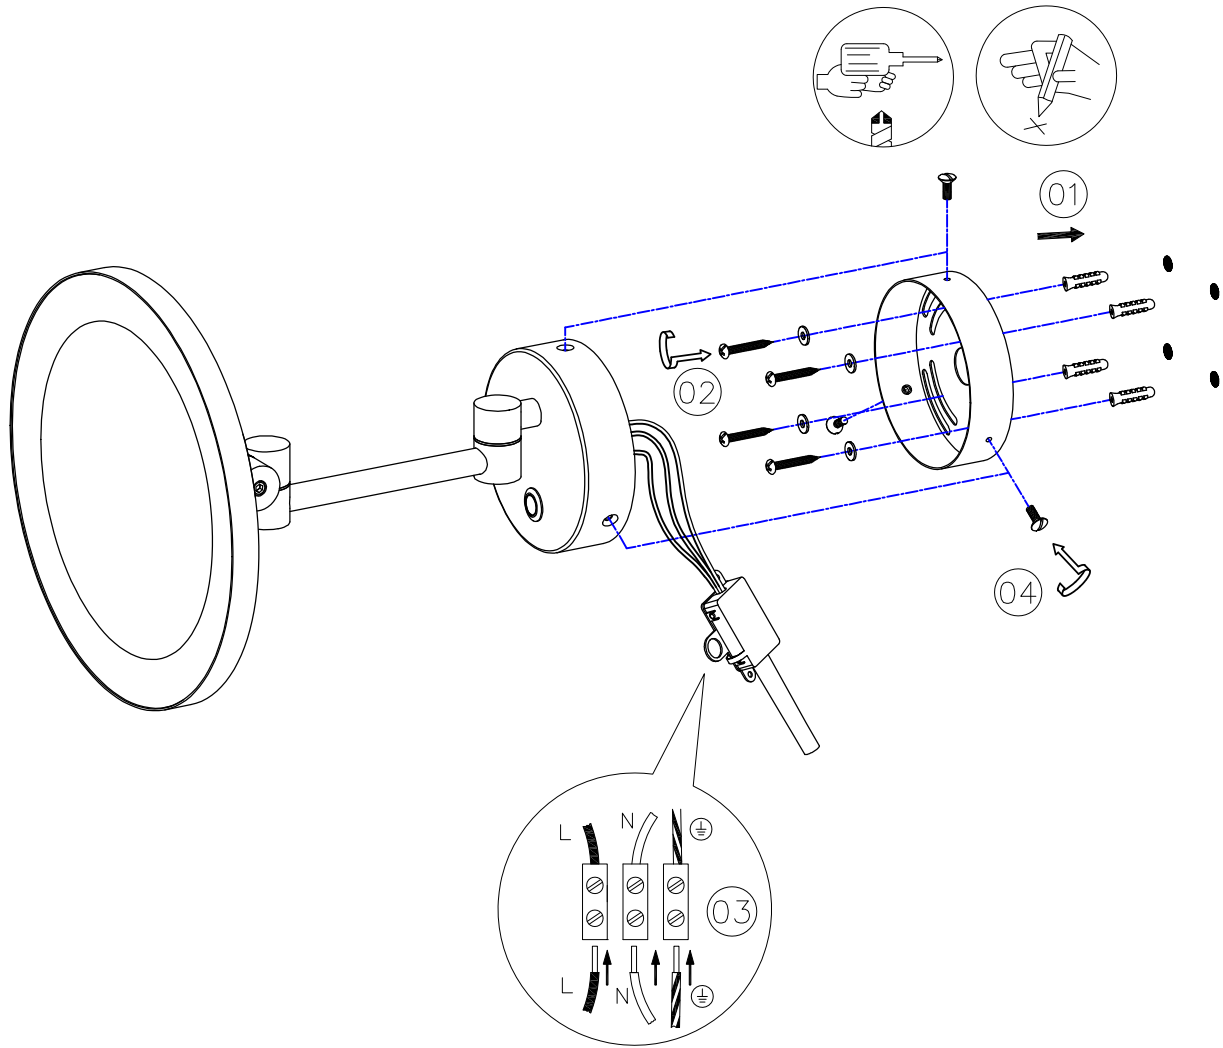

— CHELSOM —

EST. 1947

— CHELSOM —

EST. 1947

FOLLOW THE NUMBERED ASSEMBLY SEQUENCE

SLR Information

This product contains a light source
of Energy Efficiency Class **F**
Regulation 2021 No. 1095

Control gear
replaceable by
qualified person