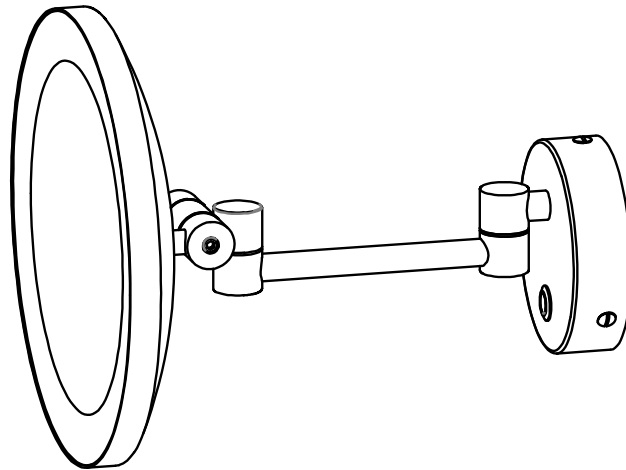

— CHELSOM —

EST. 1947

— CHELSOM —

EST. 1947

FOLLOW THE NUMBERED ASSEMBLY SEQUENCE

SLR Information

This product contains a light source
of Energy Efficiency Class **F**
Regulation 2021 No. 1095

Control gear
replaceable by
qualified person