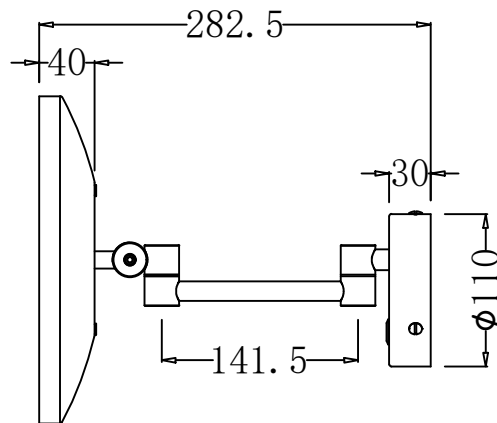

— CHELSOM —

EST. 1947

— CHELSOM —

EST. 1947

FOLLOW THE NUMBERED ASSEMBLY SEQUENCE

SLR Information

This product contains a light source
of Energy Efficiency Class **F**
Regulation 2021 No. 1095

Control gear
replaceable by
qualified person