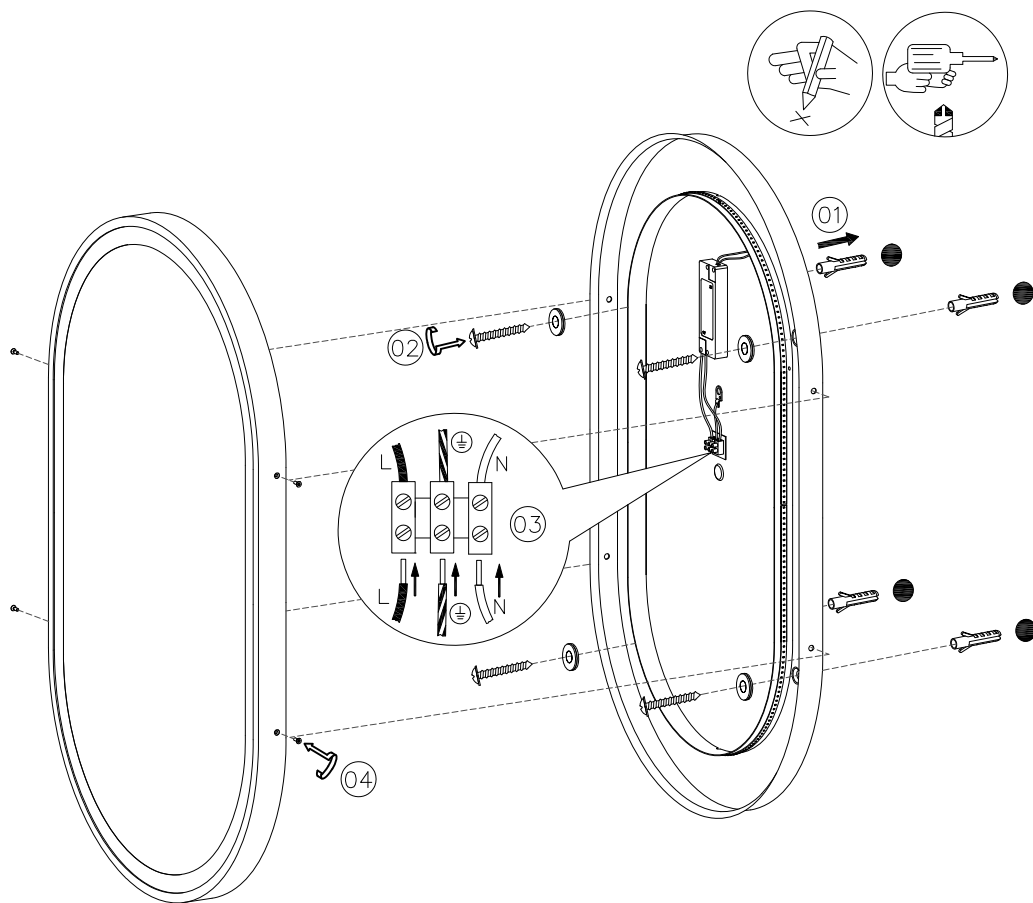

— CHELSOM —

EST. 1947

— CHELSOM —

EST. 1947

FOLLOW THE NUMBERED ASSEMBLY SEQUENCE

SLR Information

This product contains a light source of Energy Efficiency Class E Regulation 2021 No. 1095

LED light source replaceable by qualified person

Control gear replaceable by qualified person

www.chelsom.co.uk