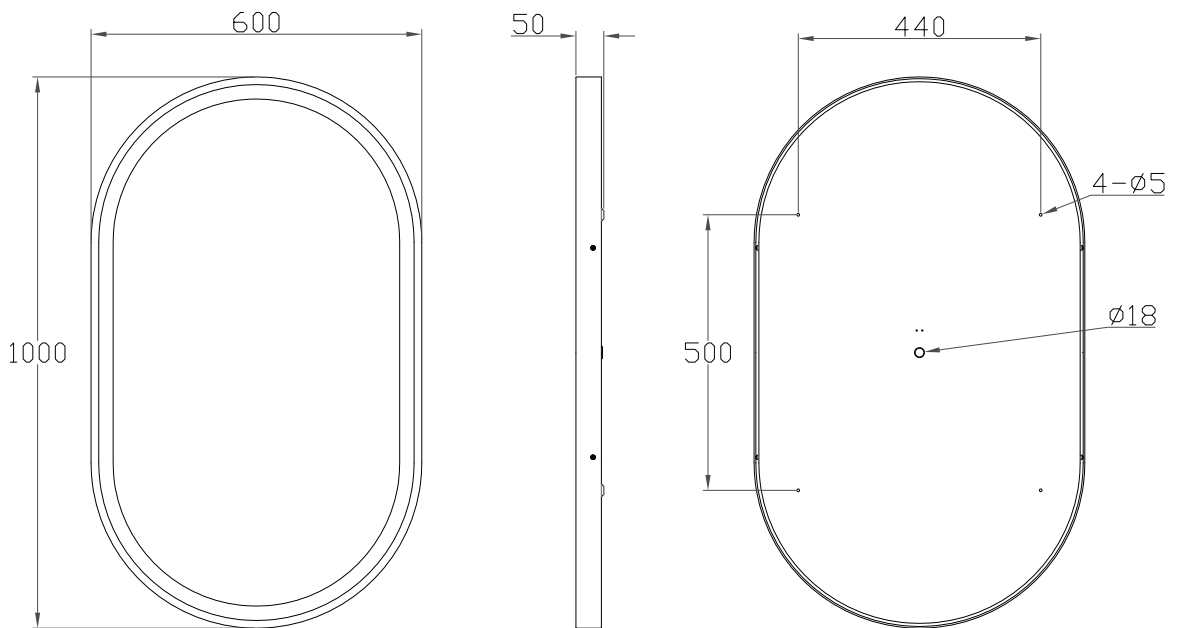

— CHELSOM —

EST. 1947

— CHELSOM —

EST. 1947

FOLLOW THE NUMBERED ASSEMBLY SEQUENCE

SLR Information

This product contains a light source of Energy Efficiency Class E Regulation 2021 No. 1095

LED light source replaceable by qualified person