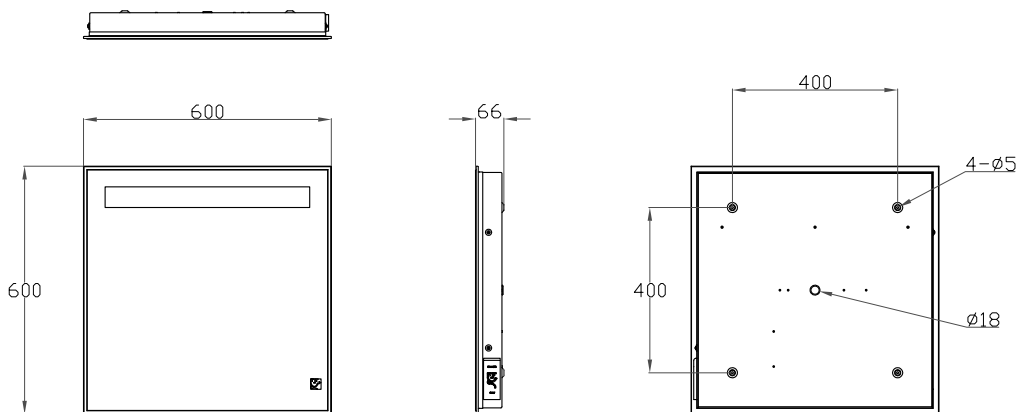

— CHELSOM —

EST. 1947

BW/116/LED

Revision A

— CHELSOM —

EST. 1947

FOLLOW THE NUMBERED ASSEMBLY SEQUENCE

SLR Information