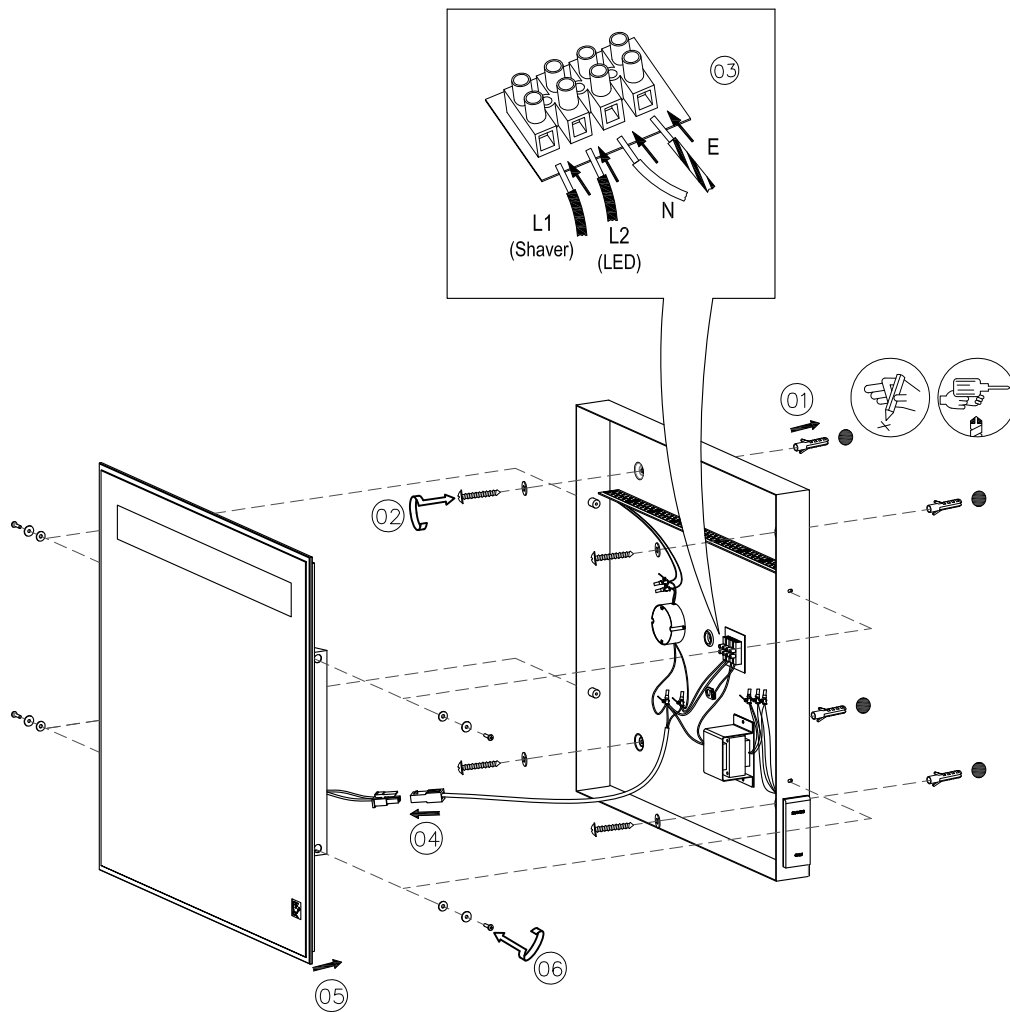

— CHELSOM —

EST. 1947

BW/116/LED

Revision A

— CHELSOM —

EST. 1947

FOLLOW THE NUMBERED ASSEMBLY SEQUENCE

SLR Information

This product contains a light source of Energy Efficiency Class E Regulation 2021 No. 1095

LED light source replaceable by qualified person

Control gear replaceable by qualified person

www.chelsom.co.uk