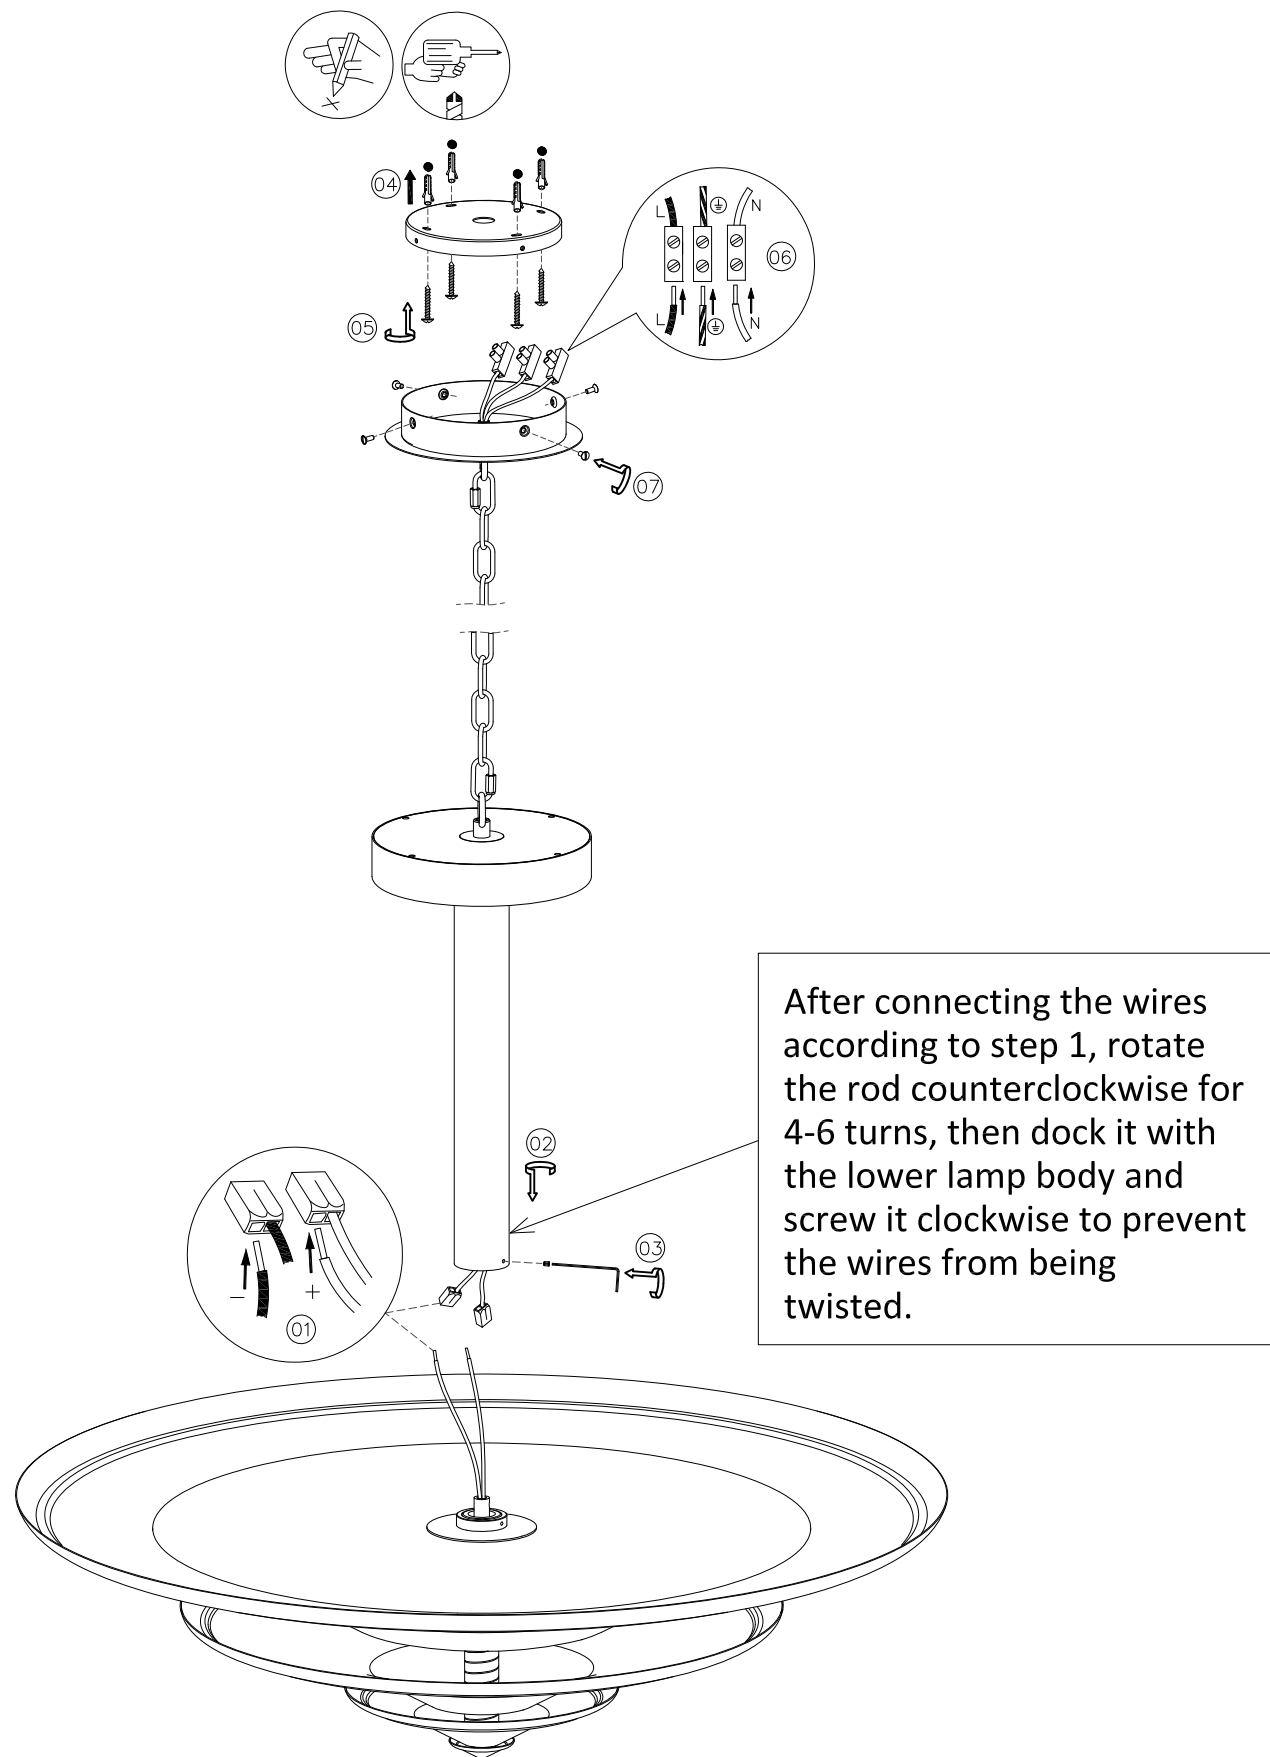

— CHELSOM —

EST. 1947

— CHELSOM —

EST. 1947

FOLLOW THE NUMBERED ASSEMBLY SEQUENCE

SLR Information

This product contains a light source of Energy Efficiency Class E Regulation 2021 No. 1095

LED light source replaceable by qualified person

Control gear replaceable by qualified person