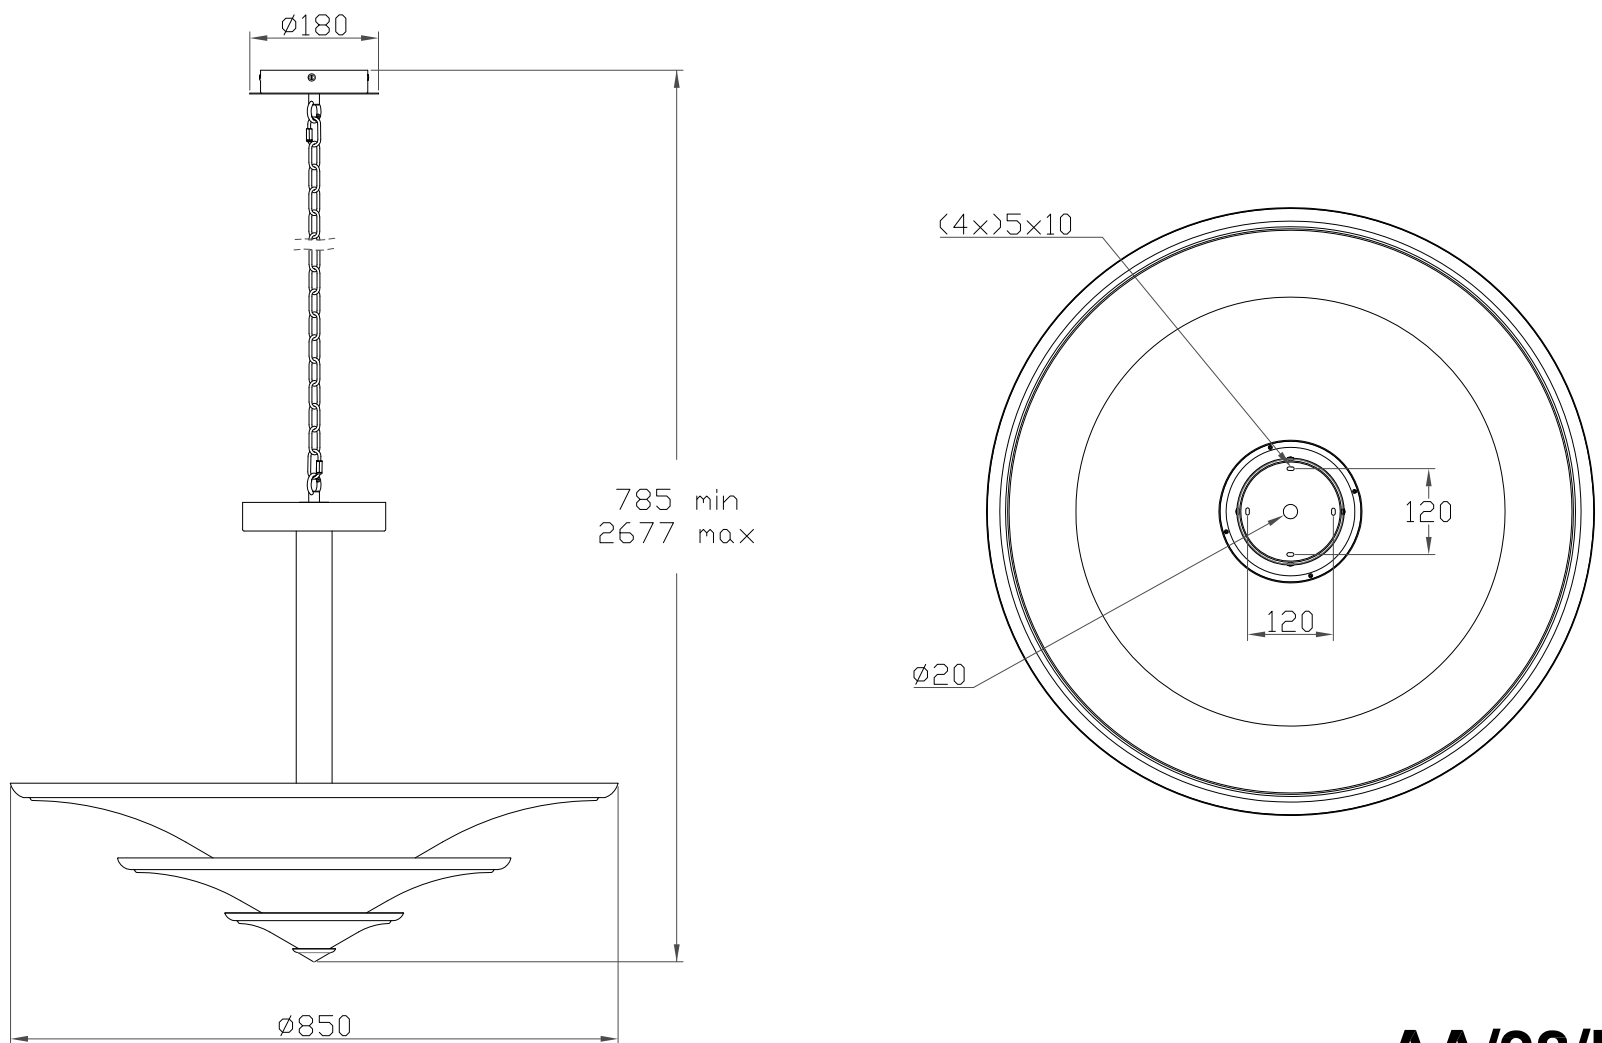

— CHELSOM —

EST. 1947

— CHELSOM —

EST. 1947

FOLLOW THE NUMBERED ASSEMBLY SEQUENCE

SLR Information

This product contains a light source of Energy Efficiency Class E Regulation 2021 No. 1095

LED light source replaceable by qualified person