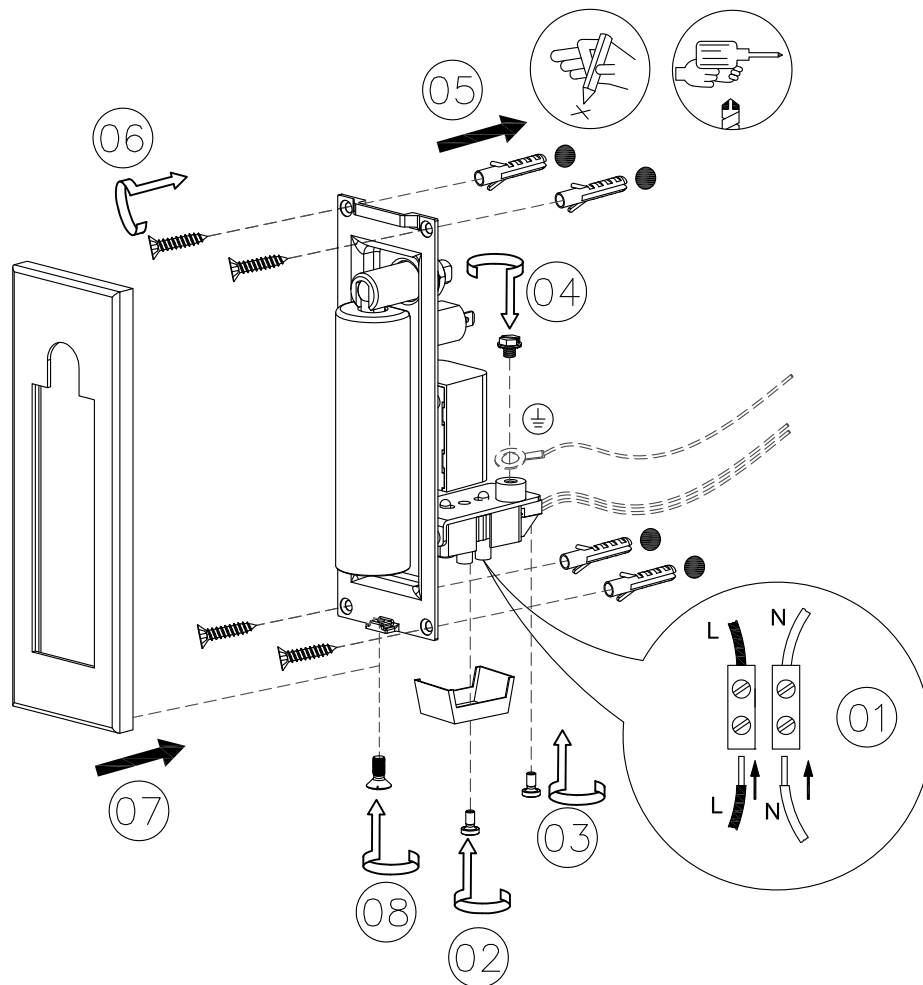

— CHELSOM —

EST. 1947

— CHELSOM —

EST. 1947

FOLLOW THE NUMBERED ASSEMBLY SEQUENCE

SLR Information

This product contains a light source
of Energy Efficiency Class E
Regulation 2021 No. 1095

Non-replaceable
light source