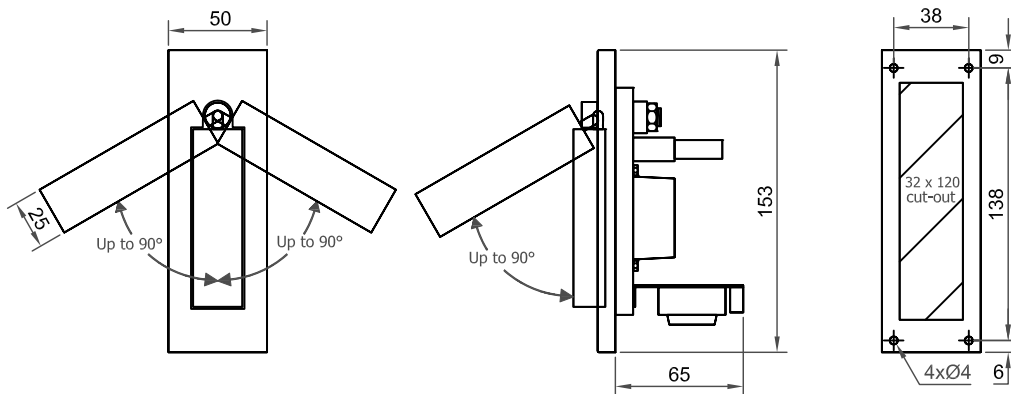

— CHELSOM —

EST. 1947

— CHELSOM —

EST. 1947

FOLLOW THE NUMBERED ASSEMBLY SEQUENCE

SLR Information

This product contains a light source
of Energy Efficiency Class E
Regulation 2021 No. 1095

Non-replaceable
light source