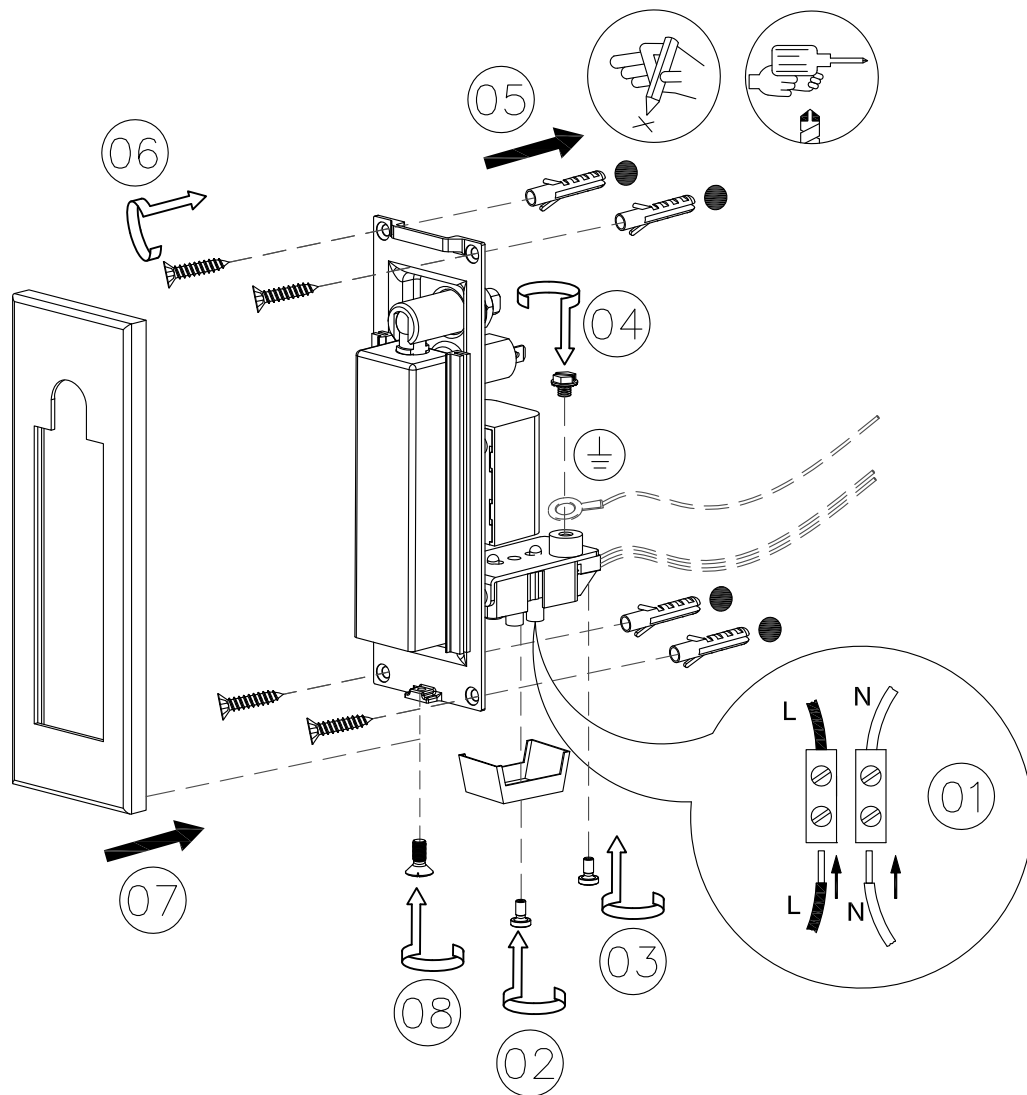

— CHELSOM —

EST. 1947

— CHELSOM —

EST. 1947

FOLLOW THE NUMBERED ASSEMBLY SEQUENCE

SLR Information

This product contains a light source
of Energy Efficiency Class E
Regulation 2021 No. 1095

Non-replaceable
light source

Control gear
replaceable by
qualified person