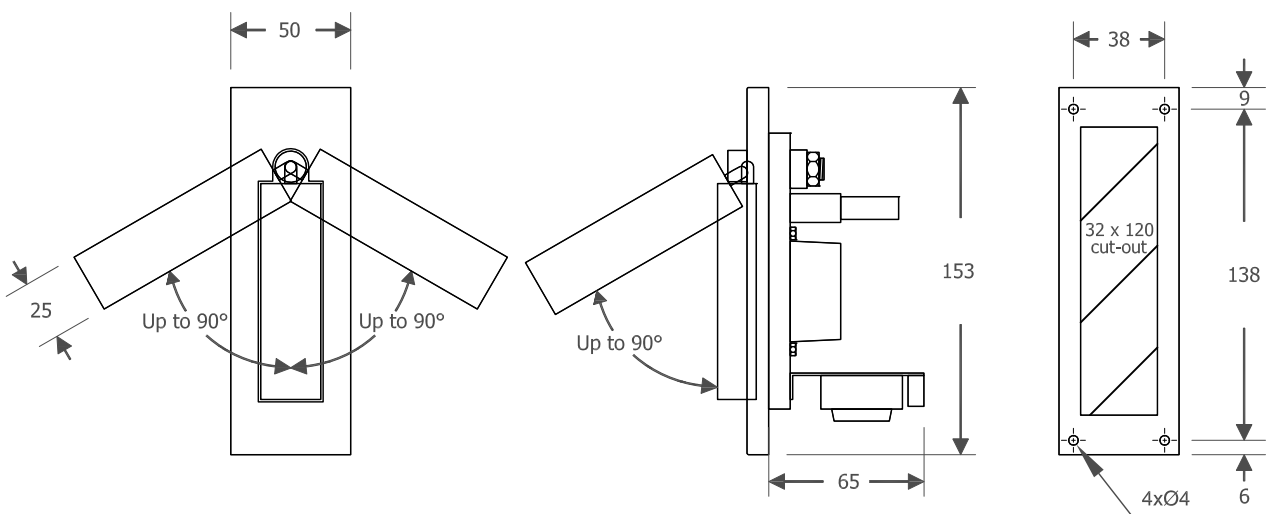

— CHELSOM —

EST. 1947

— CHELSOM —

EST. 1947

FOLLOW THE NUMBERED ASSEMBLY SEQUENCE

SLR Information

This product contains a light source
of Energy Efficiency Class E
Regulation 2021 No. 1095

Non-replaceable
light source