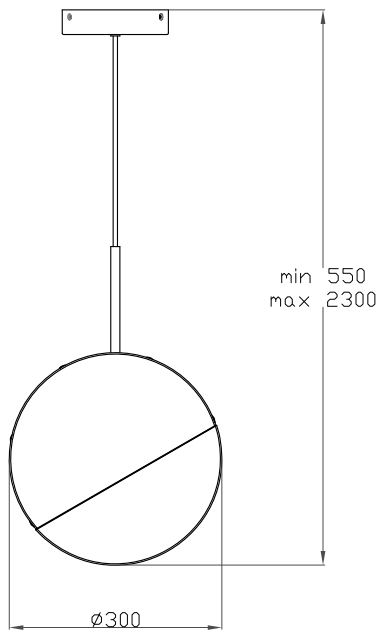

— CHELSOM —

EST. 1947

— CHELSOM —

EST. 1947

FOLLOW THE NUMBERED ASSEMBLY SEQUENCE

SLR Information

This product contains a light source of Energy Efficiency Class E Regulation 2021 No. 1095

LED light source replaceable by qualified person