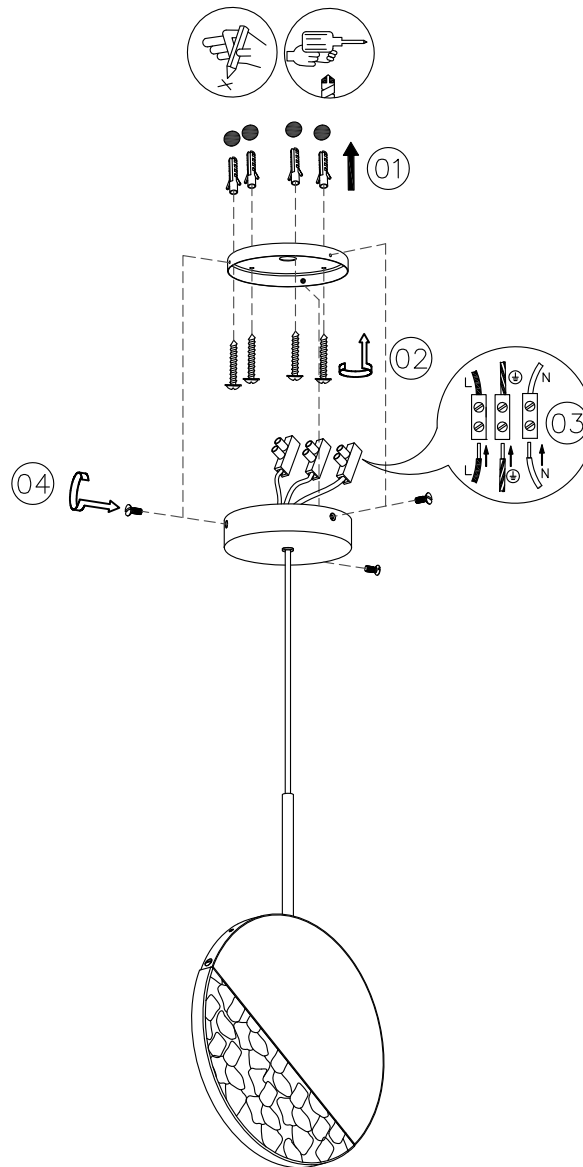

— CHELSOM —

EST. 1947

— CHELSOM —

EST. 1947

FOLLOW THE NUMBERED ASSEMBLY SEQUENCE

SLR Information

This product contains a light source of Energy Efficiency Class E Regulation 2021 No. 1095

LED light source replaceable by qualified person

Control gear replaceable by qualified person

www.chelsom.co.uk