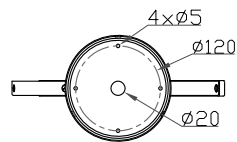

— CHELSOM —

EST. 1947

— CHELSOM —

EST. 1947

FOLLOW THE NUMBERED ASSEMBLY SEQUENCE

SLR Information

This product contains a light source of Energy Efficiency Class E Regulation 2021 No. 1095

LED light source replaceable by qualified person