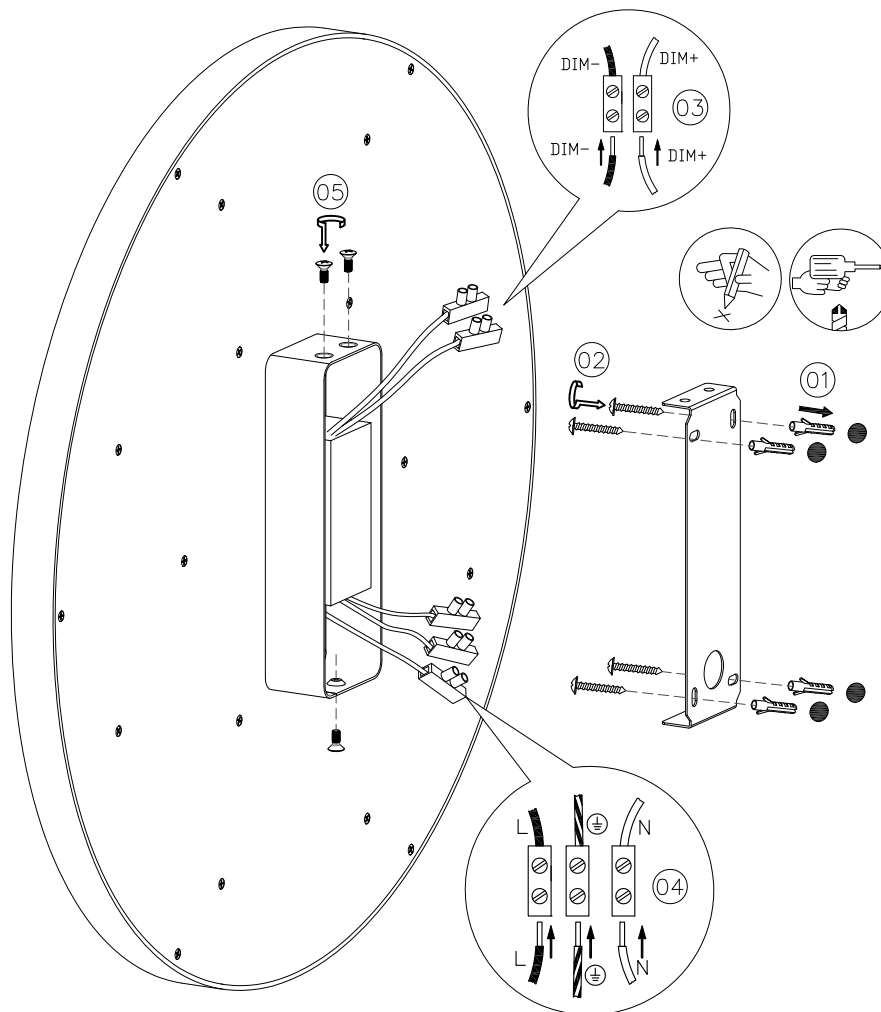

# — CHELSOM —

EST. 1947

FOLLOW THE NUMBERED ASSEMBLY SEQUENCE

## SLR Information

This product contains a light source of Energy Efficiency Class E Regulation 2021 No. 1095

LED light source replaceable by qualified person

Control gear replaceable by qualified person