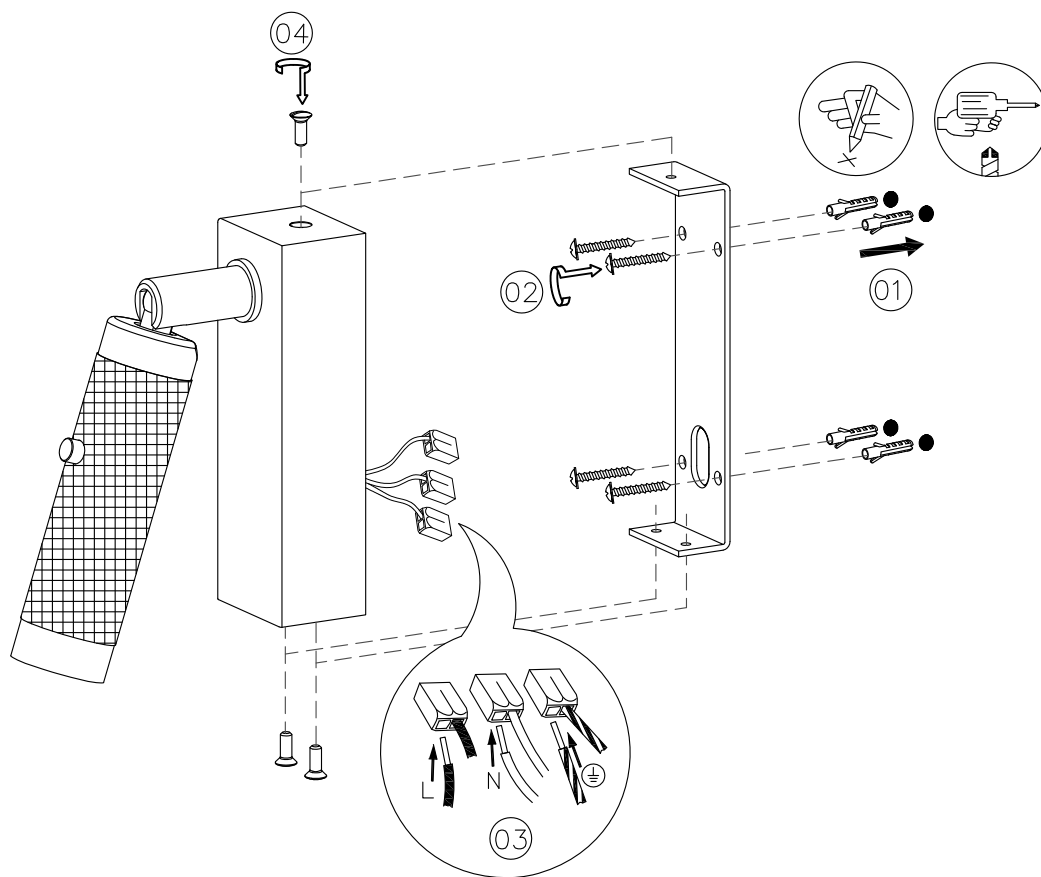

— CHELSOM —

EST. 1947

— CHELSOM —

EST. 1947

FOLLOW THE NUMBERED ASSEMBLY SEQUENCE

SLR Information

This product contains a light source of Energy Efficiency Class E Regulation 2021 No. 1095

Non-replaceable light source

Control gear replaceable by qualified person

www.chelsom.co.uk