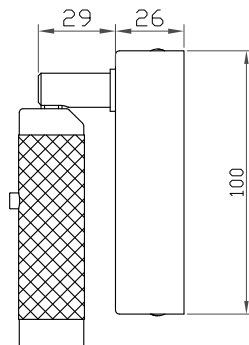

— CHELSOM —

EST. 1947

— CHELSOM —

EST. 1947

FOLLOW THE NUMBERED ASSEMBLY SEQUENCE

SLR Information

This product contains a light source of Energy Efficiency Class E Regulation 2021 No. 1095

Non-replaceable light source