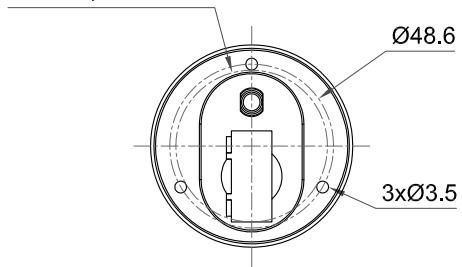

— CHELSOM —

EST. 1947

Headboard cut out
Ø45

— CHELSOM —

EST. 1947

FOLLOW THE NUMBERED ASSEMBLY SEQUENCE

SLR Information

This product contains a light source
of Energy Efficiency Class E
Regulation 2021 No. 1095

Non-replaceable
light source

Control gear
replaceable by
qualified person