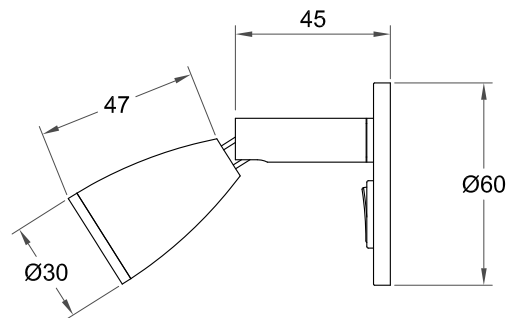

— CHELSOM —

EST. 1947

Headboard cut out
Ø45

— CHELSOM —

EST. 1947

FOLLOW THE NUMBERED ASSEMBLY SEQUENCE

SLR Information

This product contains a light source
of Energy Efficiency Class E
Regulation 2021 No. 1095