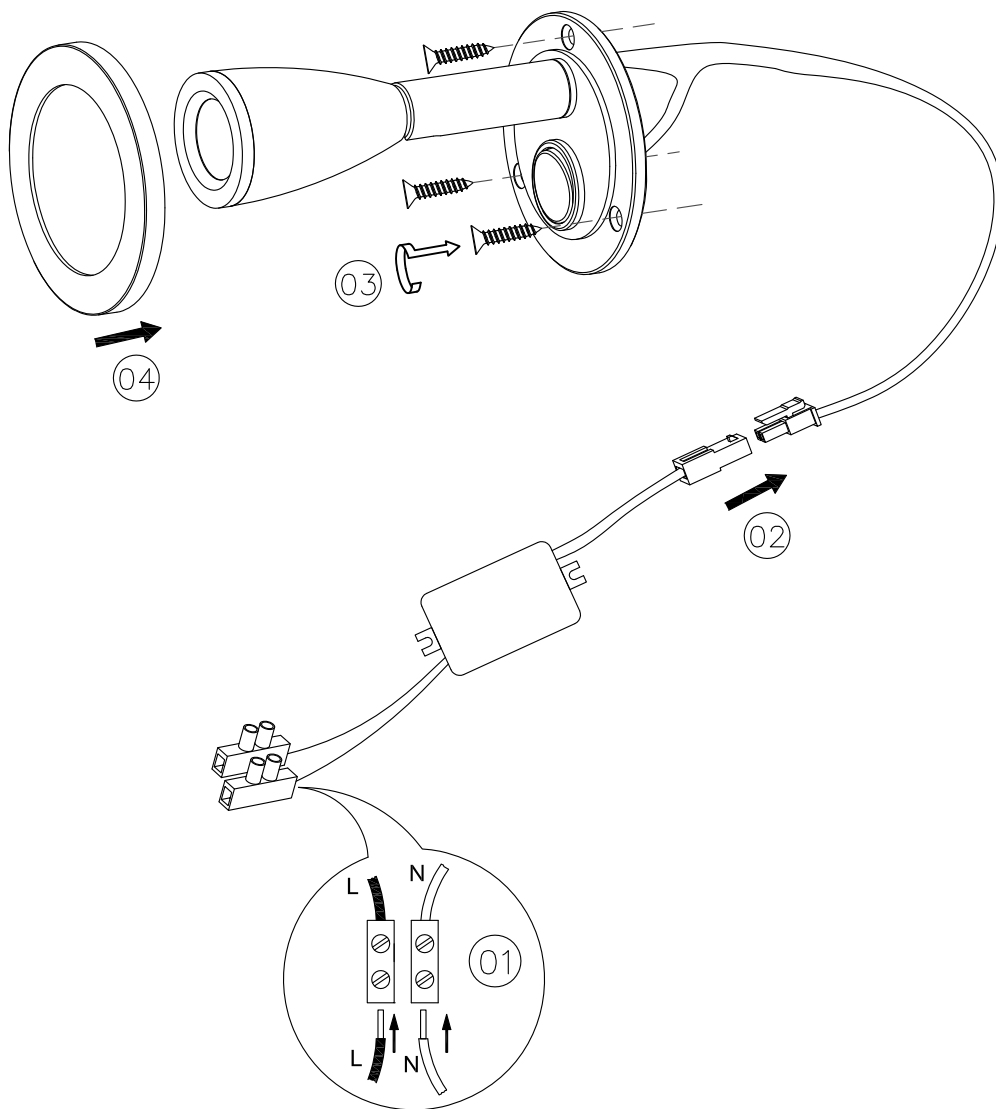

— CHELSOM —

EST. 1947

Headboard cut out
Ø45

— CHELSOM —

EST. 1947

FOLLOW THE NUMBERED ASSEMBLY SEQUENCE

SLR Information

This product contains a light source
of Energy Efficiency Class E
Regulation 2021 No. 1095

Non-replaceable
light source

Control gear
replaceable by
qualified person