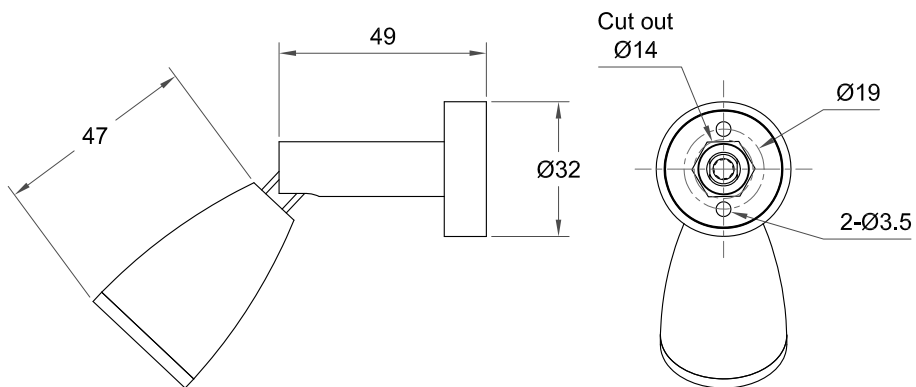

— CHELSOM —

EST. 1947