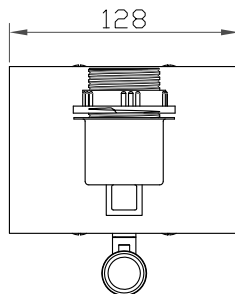

— CHELSOM —

EST. 1947