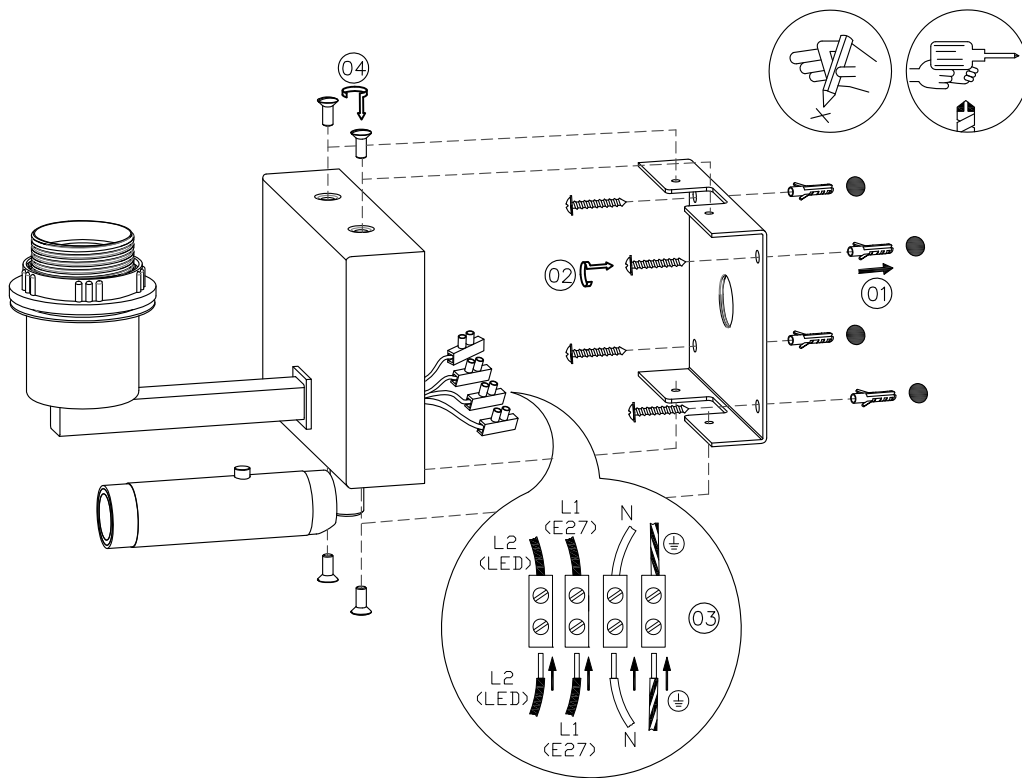

## SLR Information

This product contains a light source of Energy Efficiency Class E Regulation 2021 No. 1095

Non-replaceable light source

Control gear replaceable by qualified person

[www.chelsom.co.uk](http://www.chelsom.co.uk)