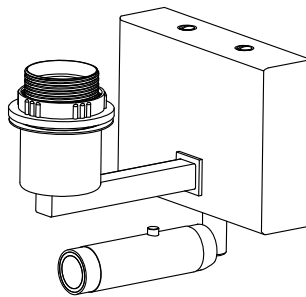

— CHELSOM —

EST. 1947