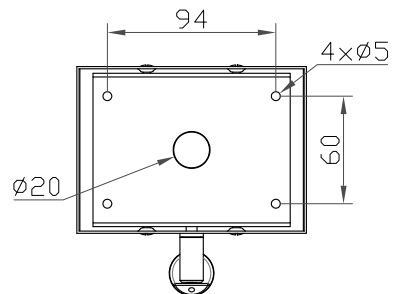

— CHELSOM —

EST. 1947