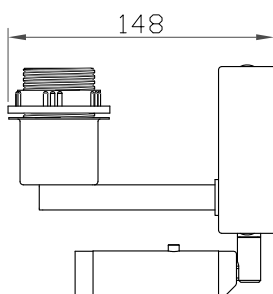

— CHELSOM —

EST. 1947