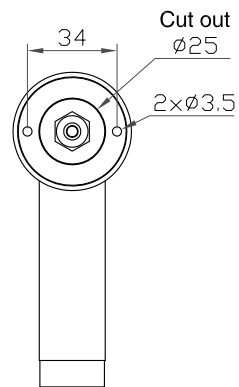

— CHELSOM —

EST. 1947

— CHELSOM —

EST. 1947

FOLLOW THE NUMBERED ASSEMBLY SEQUENCE

SLR Information

This product contains a light source
of Energy Efficiency Class E
Regulation 2021 No. 1095

Non-replaceable
light source