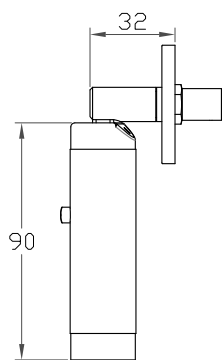

— CHELSOM —

EST. 1947

— CHELSOM —

EST. 1947

FOLLOW THE NUMBERED ASSEMBLY SEQUENCE

SLR Information

This product contains a light source
of Energy Efficiency Class E
Regulation 2021 No. 1095

Non-replaceable
light source