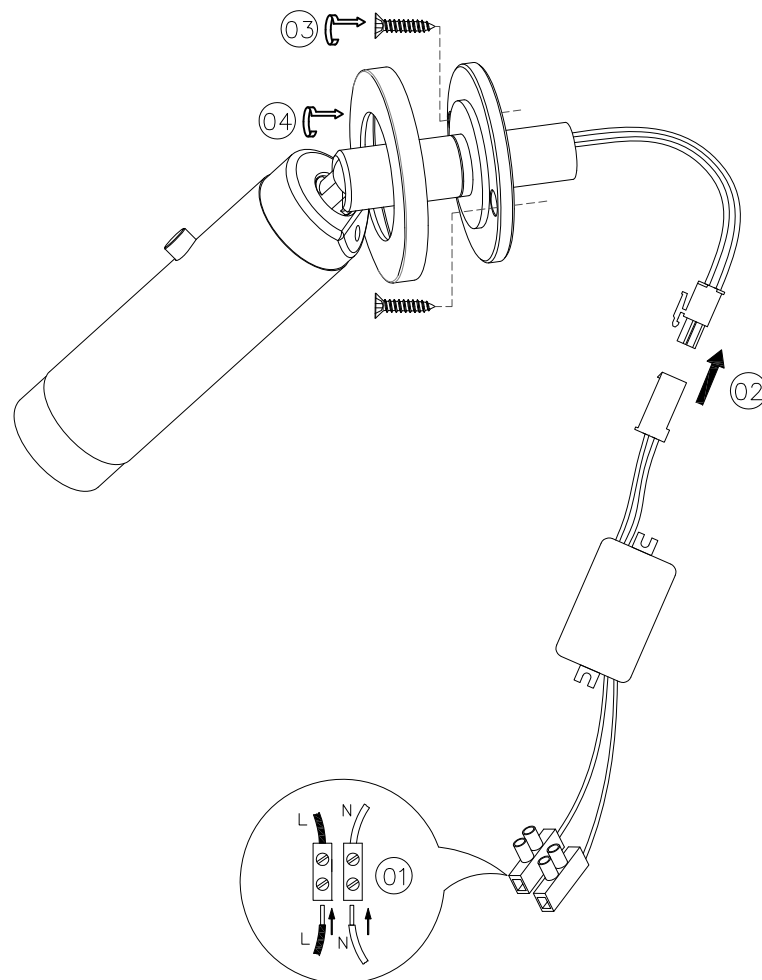

— CHELSOM —

EST. 1947

— CHELSOM —

EST. 1947

FOLLOW THE NUMBERED ASSEMBLY SEQUENCE

SLR Information

This product contains a light source
of Energy Efficiency Class E
Regulation 2021 No. 1095

Non-replaceable
light source

Control gear
replaceable by
qualified person

www.chelsom.co.uk