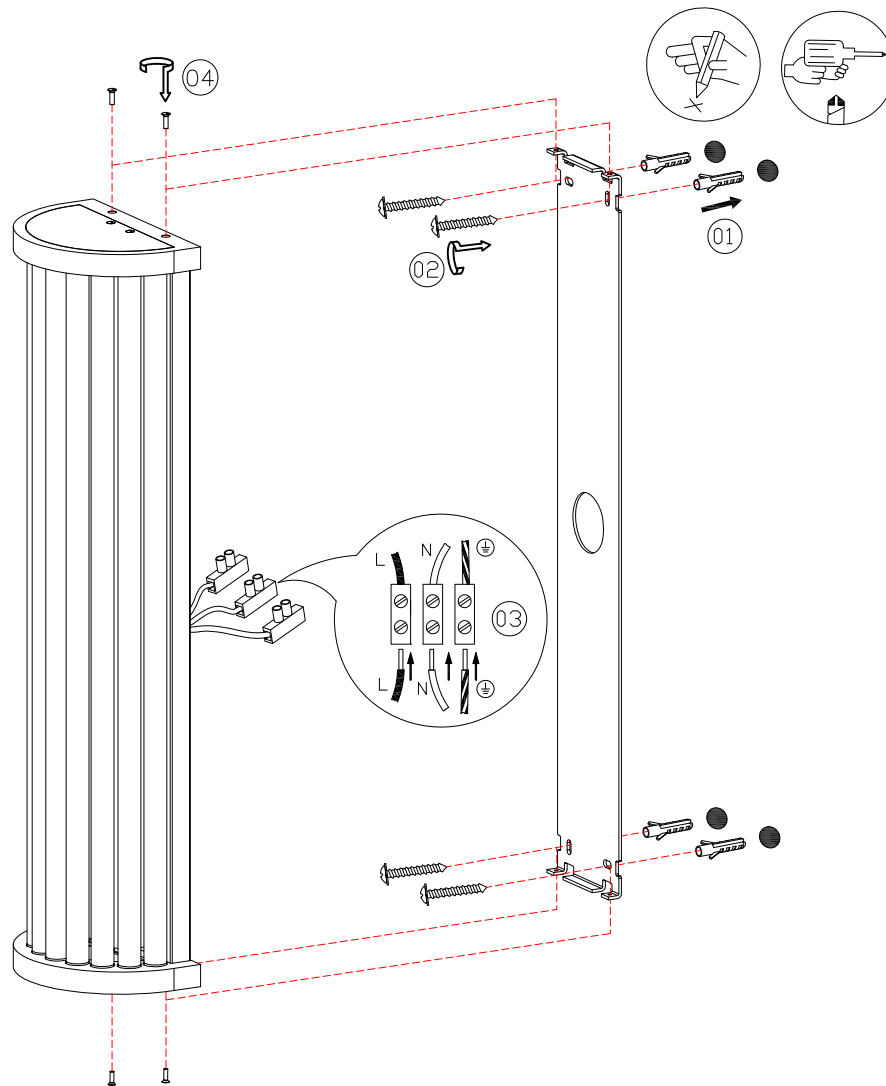

— CHELSOM —

EST. 1947

— CHELSOM —

EST. 1947

FOLLOW THE NUMBERED ASSEMBLY SEQUENCE

SLR Information

This product contains a light source of Energy Efficiency Class E Regulation 2021 No. 1095

LED light source replaceable by qualified person

Control gear replaceable by qualified person

www.chelsom.co.uk