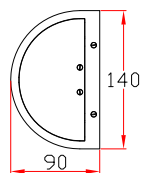

— CHELSOM —

EST. 1947

— CHELSOM —

EST. 1947

FOLLOW THE NUMBERED ASSEMBLY SEQUENCE

SLR Information

This product contains a light source of Energy Efficiency Class E Regulation 2021 No. 1095

LED light source replaceable by qualified person