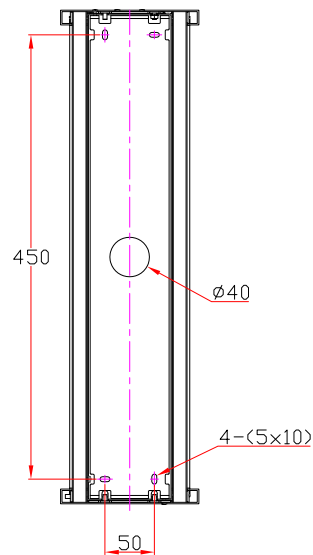

— CHELSOM —

EST. 1947

— CHELSOM —

EST. 1947

FOLLOW THE NUMBERED ASSEMBLY SEQUENCE

SLR Information

This product contains a light source of Energy Efficiency Class E Regulation 2021 No. 1095

LED light source replaceable by qualified person