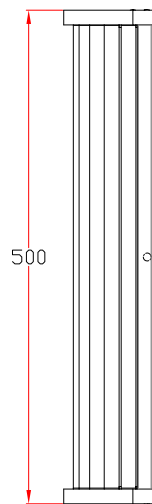

— CHELSOM —

EST. 1947

— CHELSOM —

EST. 1947

FOLLOW THE NUMBERED ASSEMBLY SEQUENCE

SLR Information

This product contains a light source of Energy Efficiency Class E Regulation 2021 No. 1095

LED light source replaceable by qualified person