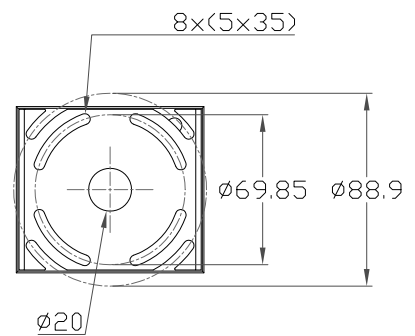

— CHELSOM —

EST. 1947

— CHELSOM —

EST. 1947

FOLLOW THE NUMBERED ASSEMBLY SEQUENCE

SLR Information

This product contains a light source of Energy Efficiency Class E Regulation 2021 No. 1095

LED light source replaceable by qualified person