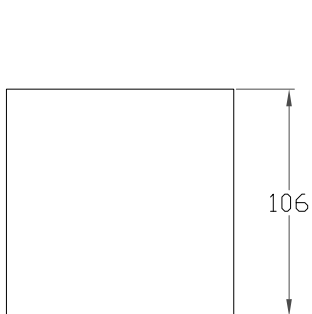

— CHELSOM —

EST. 1947

— CHELSOM —

EST. 1947

FOLLOW THE NUMBERED ASSEMBLY SEQUENCE

SLR Information

This product contains a light source of Energy Efficiency Class E Regulation 2021 No. 1095

LED light source replaceable by qualified person