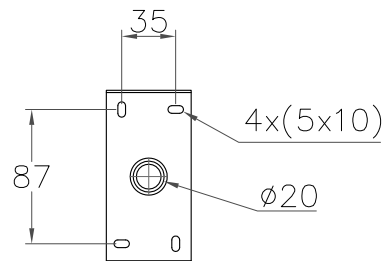

— CHELSOM —

EST. 1947

— CHELSOM —

EST. 1947

FOLLOW THE NUMBERED ASSEMBLY SEQUENCE

SLR Information

This product contains a light source of Energy Efficiency Class E Regulation 2021 No. 1095

LED light source replaceable by qualified person