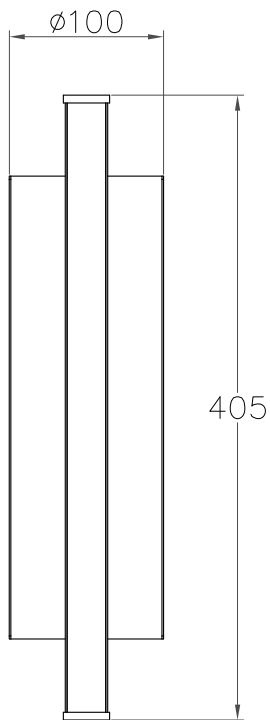

— CHELSOM —

EST. 1947

— CHELSOM —

EST. 1947

FOLLOW THE NUMBERED ASSEMBLY SEQUENCE

SLR Information

This product contains a light source of Energy Efficiency Class E Regulation 2021 No. 1095

LED light source replaceable by qualified person