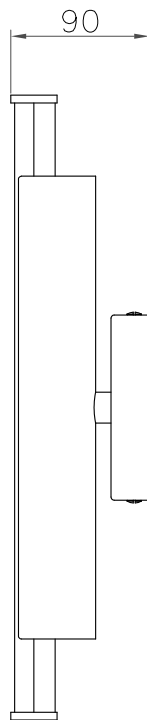

— CHELSOM —

EST. 1947

— CHELSOM —

EST. 1947

FOLLOW THE NUMBERED ASSEMBLY SEQUENCE

SLR Information

This product contains a light source of Energy Efficiency Class E Regulation 2021 No. 1095

LED light source replaceable by qualified person