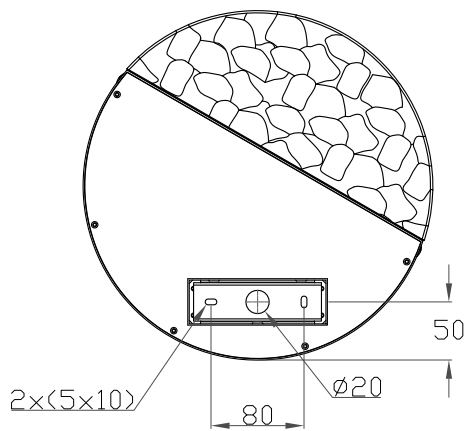

— CHELSOM —

EST. 1947

— CHELSOM —

EST. 1947

FOLLOW THE NUMBERED ASSEMBLY SEQUENCE

SLR Information

This product contains a light source of Energy Efficiency Class E Regulation 2021 No. 1095

LED light source replaceable by qualified person