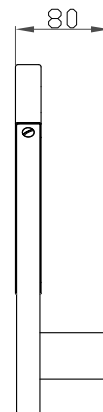

— CHELSOM —

EST. 1947

— CHELSOM —

EST. 1947

FOLLOW THE NUMBERED ASSEMBLY SEQUENCE

SLR Information

This product contains a light source of Energy Efficiency Class E Regulation 2021 No. 1095

LED light source replaceable by qualified person