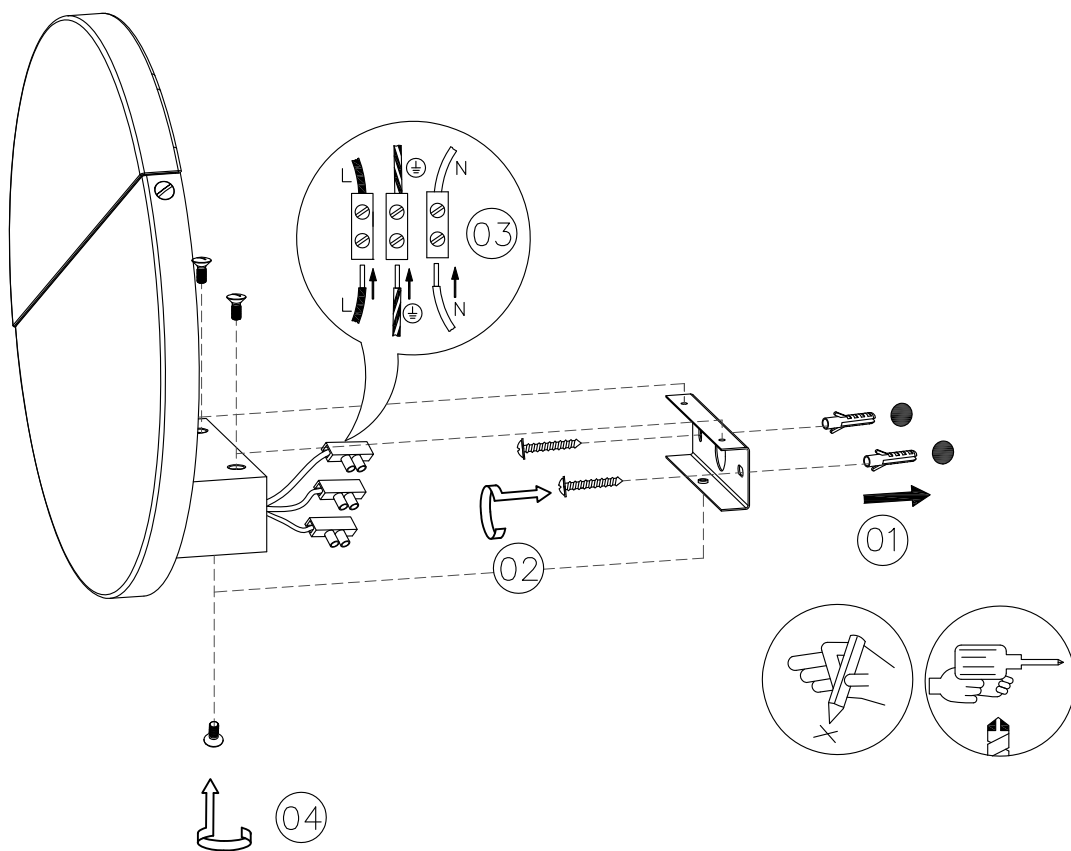

— CHELSOM —

EST. 1947

— CHELSOM —

EST. 1947

FOLLOW THE NUMBERED ASSEMBLY SEQUENCE

SLR Information

This product contains a light source of Energy Efficiency Class E Regulation 2021 No. 1095

LED light source replaceable by qualified person

Control gear replaceable by qualified person

www.chelsom.co.uk