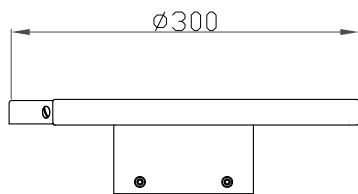

— CHELSOM —

EST. 1947

— CHELSOM —

EST. 1947

FOLLOW THE NUMBERED ASSEMBLY SEQUENCE

SLR Information

This product contains a light source of Energy Efficiency Class E Regulation 2021 No. 1095

LED light source replaceable by qualified person