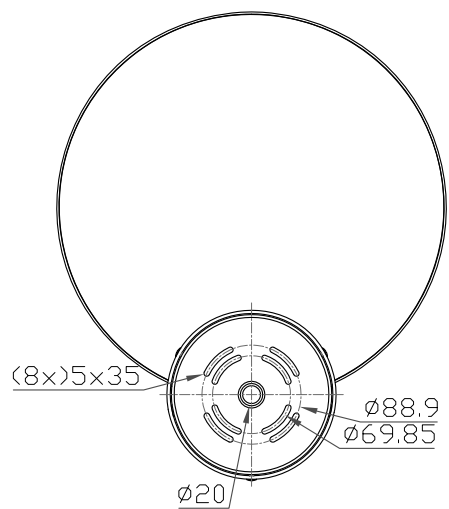

— CHELSOM —

EST. 1947

— CHELSOM —

EST. 1947

FOLLOW THE NUMBERED ASSEMBLY SEQUENCE

SLR Information

This product contains a light source
of Energy Efficiency Class E
Regulation 2021 No. 1095

LED light source
replaceable by
qualified person