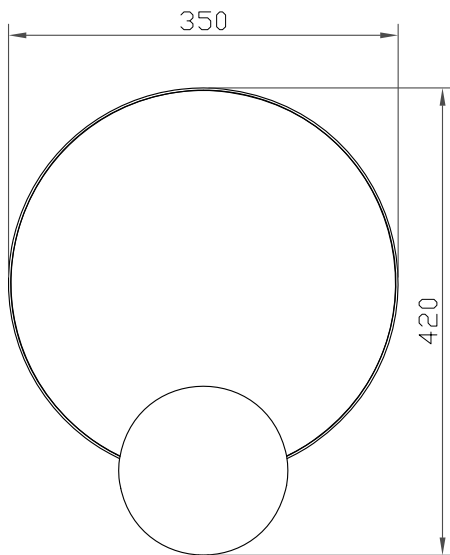

— CHELSOM —

EST. 1947

— CHELSOM —

EST. 1947

FOLLOW THE NUMBERED ASSEMBLY SEQUENCE

SLR Information

This product contains a light source
of Energy Efficiency Class E
Regulation 2021 No. 1095

LED light source
replaceable by
qualified person