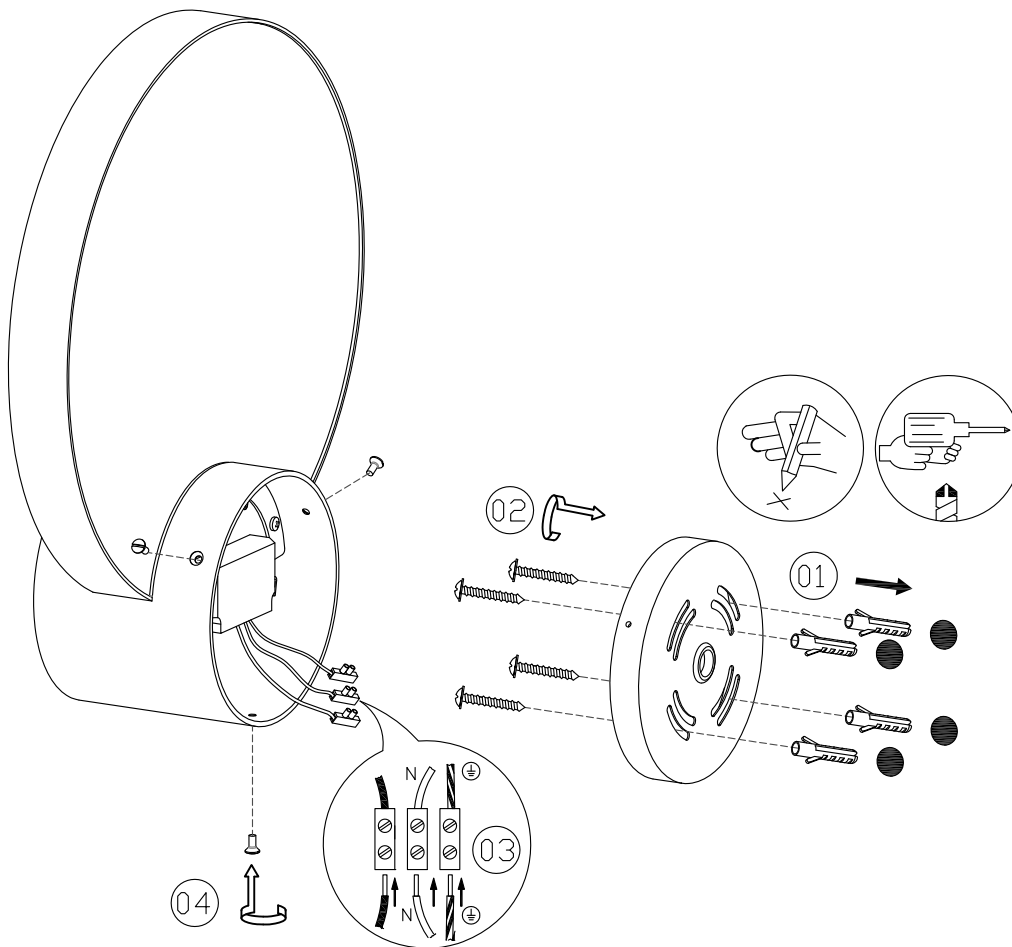

— CHELSOM —

EST. 1947

— CHELSOM —

EST. 1947

FOLLOW THE NUMBERED ASSEMBLY SEQUENCE

SLR Information

This product contains a light source
of Energy Efficiency Class E
Regulation 2021 No. 1095

LED light source
replaceable by
qualified person

Control gear
replaceable by
qualified person

www.chelsom.co.uk