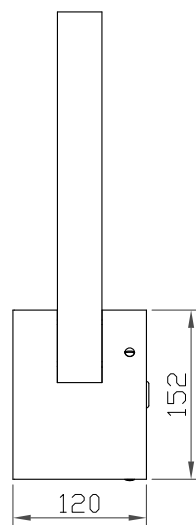

— CHELSOM —

EST. 1947

— CHELSOM —

EST. 1947

FOLLOW THE NUMBERED ASSEMBLY SEQUENCE

SLR Information

This product contains a light source
of Energy Efficiency Class E
Regulation 2021 No. 1095

LED light source
replaceable by
qualified person