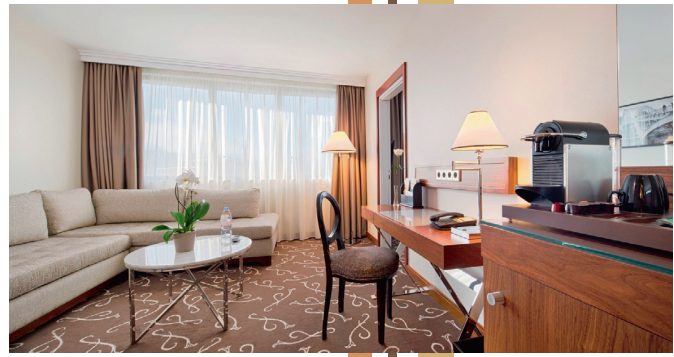

Out and About
Chelsom
Movenpick Hotel
Paris, France

13

'Pick' of the best!

Chelsom supply lighting for Movenpick Paris.

Chelsom have once again been commissioned to supply the lighting for Movenpick Hotel, this time it was for the extensive refurbishment of the superior four star Movenpick Hotel Paris Neuilly which is located in the heart of Paris with views of the Eiffel Tower as well as the Arc de Triomphe.

Chelsom collaborated with teams at ARA Design and Chandler KBS, who project managed the complex roll out plan. They had to ensure that all the stringent French regulations were adhered to for the renovation of the 281 guestrooms and suites within the hotel.

A lighting solution was developed to give the utmost in terms of style and functionality and in keeping with the wider interior scheme to effortlessly balance the contemporary design with the elegant atmosphere of Parisian chic.

They have incorporated a mixture of some existing fittings with standard products from Chelsom's own collection as well as customer designed pieces which have the specification of the team at ARA Design.

They have custom-designed pendants which feature striking French Drum shades in off-white silk with black trim for the bedside lighting, which are suspended from the ceiling and supported from the wall giving the illusion they hover above the bedside tables. LED

reading lights in Polished Chrome with bullet heads were also specified along with inverted wall lights, providing the perfect balance of functionality and design for the bedside lighting requirements. Stylish cone shaped shade fittings

LED reading lights in Polished Chrome with bullet heads were also specified along with inverted wall lights, providing the perfect balance of functionality and design.

were chosen for the wall lighting while standard Chelsom floor and table lamps from the 'Swing' range were customised to give a much more elegant look in keeping with the interior scheme and were teamed with colour matching shades in off white to compliment the colour palette of the guestrooms whilst offering ambient lighting to enhance the guest experience.

Contact
Chelsom
+44 (0)1253 831400
www.chelsom.co.uk