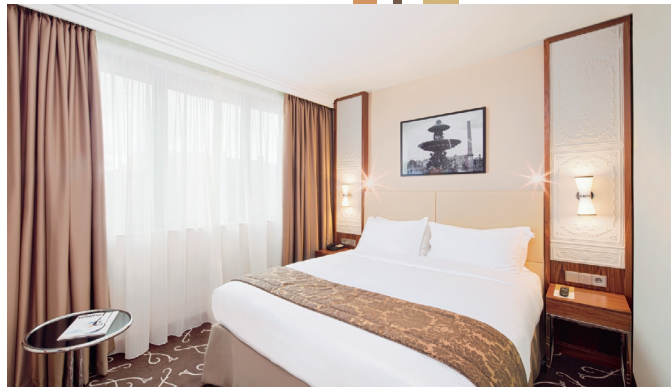

Out and About
Chelsom
Movenpick Hotel
Paris, France

13

'Pick' of the best!

Chelsom supply lighting for Movenpick Paris.

Chelsom have once again been commissioned to supply the lighting for Movenpick Hotel, this time it was for the extensive refurbishment of the superior four star Movenpick Hotel Paris Neuilly which is located in the heart of Paris with views of the Eiffel Tower as well as the Arc de Triomphe.

Chelsom collaborated with teams at ARA Design and Chandler KBS, who project managed the complex roll out plan. They had to ensure that all the stringent French regulations were adhered to for the renovation of the 281 guestrooms and suites within the hotel.

A lighting solution was developed to give the utmost in terms of style and functionality and in keeping with the wider interior scheme to effortlessly balance the contemporary design with the elegant atmosphere of Parisian chic.

They have incorporated a mixture of some existing fittings with standard products from Chelsom's own collection as well as customer designed pieces which have the specification of the team at ARA Design.

They have custom-designed pendants which feature striking French Drum shades in off-white silk with black trim for the bedside lighting, which are suspended from the ceiling and supported from the wall giving the illusion they hover above the bedside tables. LED

reading lights in Polished Chrome with bullet heads were also specified along with inverted wall lights, providing the perfect balance of functionality and design for the bedside lighting requirements. Stylish cone shaped shade fittings

LED reading lights in Polished Chrome with bullet heads were also specified along with inverted wall lights, providing the perfect balance of functionality and design.

were chosen for the wall lighting while standard Chelsom floor and table lamps from the 'Swing' range were customised to give a much more elegant look in keeping with the interior scheme and were teamed with colour matching shades in off white to compliment the colour palette of the guestrooms whilst offering ambient lighting to enhance the guest experience.

Contact
Chelsom
+44 (0)1253 831400
www.chelsom.co.uk