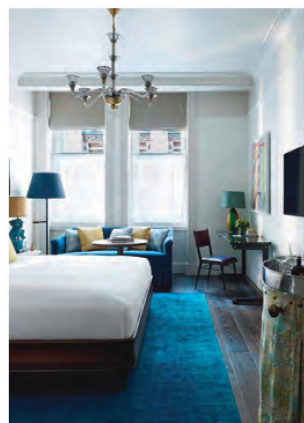

The Beekman

Chelsom create custom lighting scheme for a new hotel in New York, The Beekman.

Thompson Hotels have recently opened a new hotel, The Beekman. This new hotel is located within the centre of Lower Manhattan district, between the East and Hudson rivers. The hotel is surrounded by cherished attractions which include the Brooklyn Bridge and the World Trade Centre.

The lighting for this new hotel is a stunning custom design and has been created by Chelsom, working closely with Martin Brudnizki Design Studio and the Cardy Group.

It is completely individual in its entirety as to be expected from MBDS. The lighting pieces designed for the project were no exception. Some of the key pieces include Art Deco themed bespoke ceiling pendants in antique brass and frosted glass with laser cut detailing. These are situated in the entrance lobbies to the hotel suites. There are also stunning mouth-blown smoke glass chandeliers adorning the other guest rooms and suites. They have bespoke orb ceramic table

lamps in an olive green cracked finish complete with decorative collar, as specified for the bedside along with a kitsch foo dog table lamp in imperial blue.

There is a striking desk lamp in the form of mouth-blown Venetian glass hand-painted egg in a plethora of vivid colours. The guest rooms also have two floor lamps; One has a fantastic metal fitting and is finished in matt black with a decorative wooden handle, teamed with a peacock blue French drum shade lined in gold, giving a warm ambient light and creating a subtle shimmer effect. The other has more of a retro feel, in the form of an angle poised metal floor standard with a solid marble base and brass detailing finished with a coloured can shaped head.

All of the bathrooms have a duo of vintage inspired chrome wall sconces positioned either side of a centrepiece mirror. The lights are all dimmable LED's which are encased in moulded optical frosted glass, creating a classic yet eclectic feel,