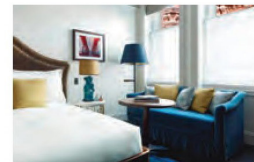

The Beekman

Chelsom create custom lighting scheme for a new hotel in New York, The Beekman.

Thompson Hotels have recently opened a new hotel, The Beekman. This new hotel is located within the centre of Lower Manhattan district, between the East and Hudson rivers. The hotel is surrounded by cherished attractions which include the Brooklyn Bridge and the World Trade Centre.

The lighting for this new hotel is a stunning custom design and has been created by Chelsom, working closely with Martin Brudnizki Design Studio and the Cardy Group.

It is completely individual in its entirety as to be expected from MBDS. The lighting pieces designed for the project were no exception. Some of the key pieces include Art Deco themed bespoke ceiling pendants in antique brass and frosted glass with laser cut detailing. These are situated in the entrance lobbies to the hotel suites. There are also stunning mouth-blown smoke glass chandeliers adorning the other guest rooms and suites. They have bespoke orb ceramic table

All of the bathrooms have a duo of vintage inspired chrome wall sconces positioned either side of a centrepiece mirror. The lights are all dimmable LED's which are encased in moulded optical frosted glass, creating a classic yet eclectic feel,