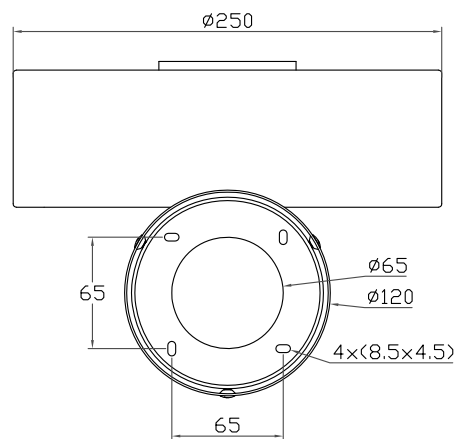

— CHELSOM —

EST. 1947

RI/23/W1

— CHELSOM —

EST. 1947

FOLLOW THE NUMBERED ASSEMBLY SEQUENCE

SLR Information

This product contains a light source of Energy Efficiency Class E Regulation 2021 No. 1095