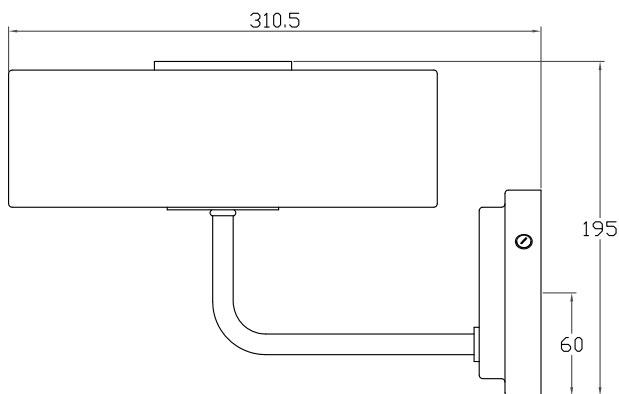

— CHELSOM —

EST. 1947

RI/23/W1

— CHELSOM —

EST. 1947

FOLLOW THE NUMBERED ASSEMBLY SEQUENCE

SLR Information

This product contains a light source of Energy Efficiency Class E Regulation 2021 No. 1095