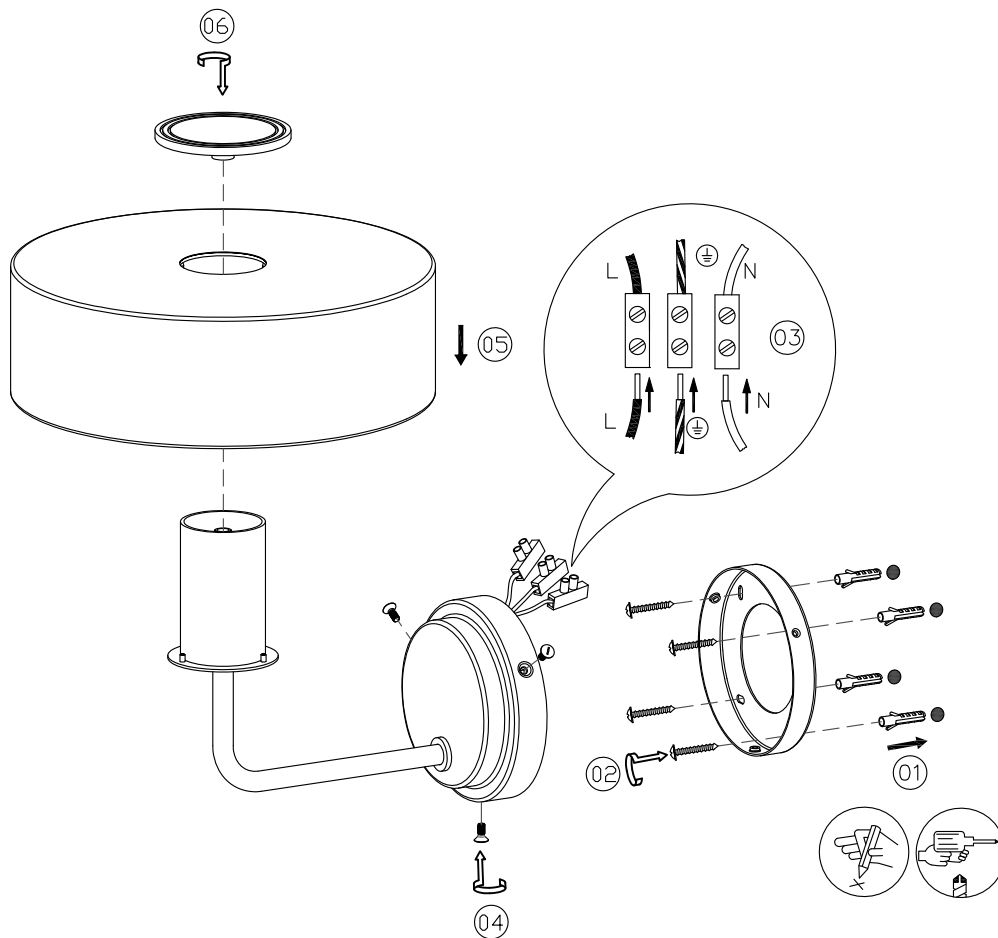

— CHELSOM —

EST. 1947

RI/23/W1

— CHELSOM —

EST. 1947

FOLLOW THE NUMBERED ASSEMBLY SEQUENCE

SLR Information

This product contains a light source of Energy Efficiency Class E Regulation 2021 No. 1095

LED light source replaceable by qualified person

Control gear replaceable by qualified person

www.chelsom.co.uk