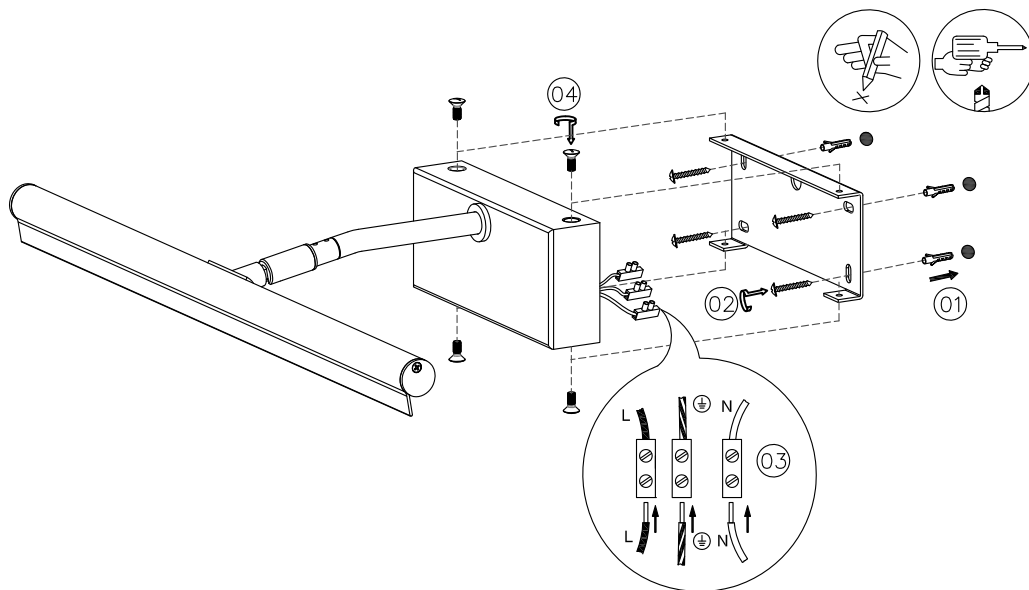

— CHELSOM —

EST. 1947

PL/6/550

Revision A

— CHELSOM —

EST. 1947

FOLLOW THE NUMBERED ASSEMBLY SEQUENCE

SLR Information

This product contains a light source of Energy Efficiency Class E Regulation 2021 No. 1095

LED light source replaceable by qualified person

Control gear replaceable by qualified person