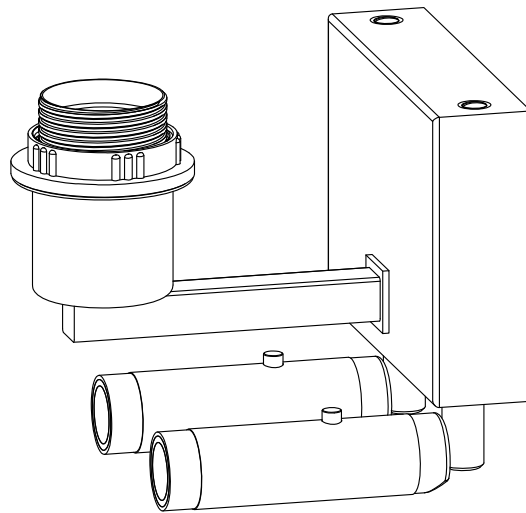

— CHELSOM —

EST. 1947

LED/10/W2

Revision A

— CHELSOM —

EST. 1947

FOLLOW THE NUMBERED ASSEMBLY SEQUENCE

SLR Information

This product contains a light source
of Energy Efficiency Class E
Regulation 2021 No. 1095

Non-replaceable
light source

Control gear
replaceable by
qualified person

www.chelsom.co.uk