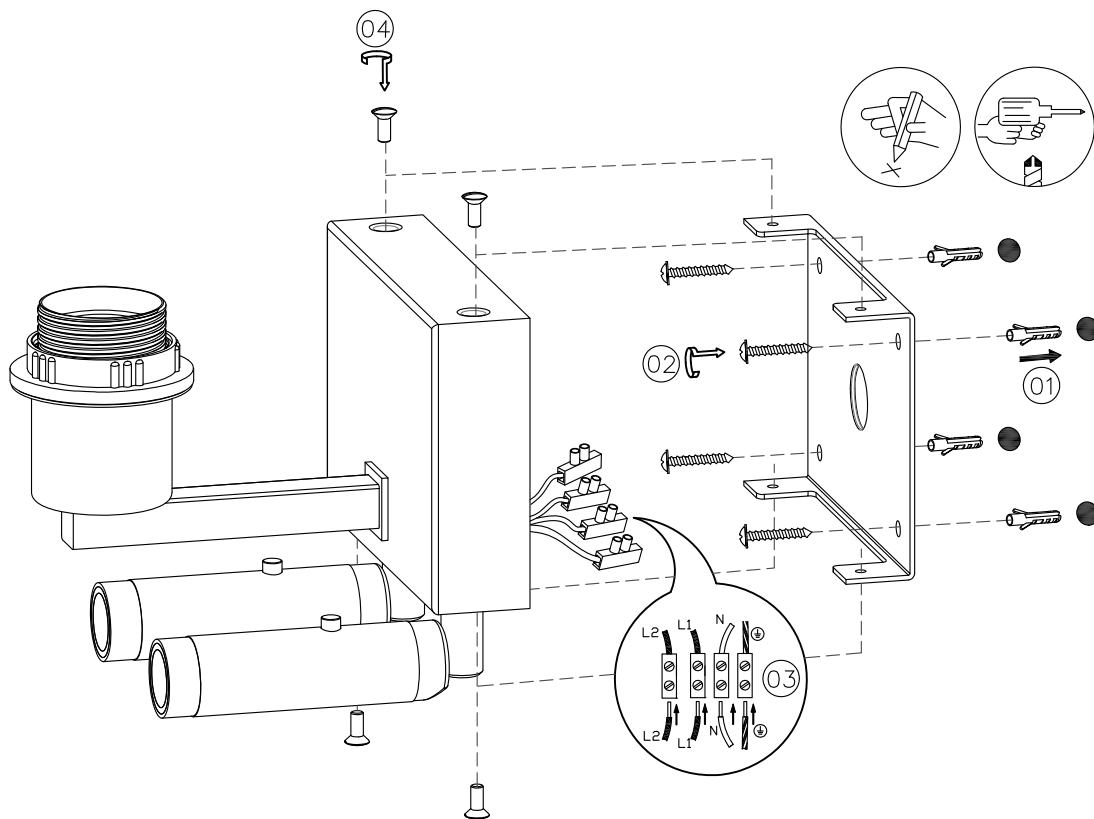

— CHELSOM —

EST. 1947

LED/10/W2

Revision A

— CHELSOM —

EST. 1947

FOLLOW THE NUMBERED ASSEMBLY SEQUENCE

SLR Information

This product contains a light source
of Energy Efficiency Class E
Regulation 2021 No. 1095

Non-replaceable
light source

Control gear
replaceable by
qualified person

www.chelsom.co.uk