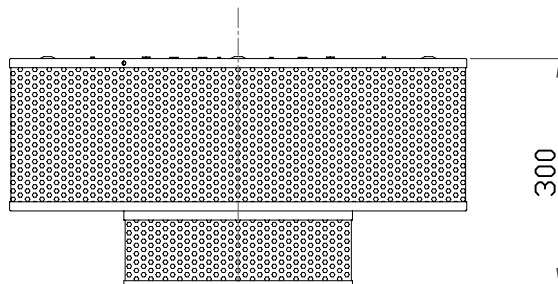

— CHELSOM —

EST. 1947