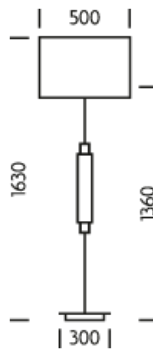

STEEL AND WOOD

FINISH

GOLDEN BRONZE WITH EBONY

RECOMMENDED LAMP

1 X E27 8W LED 2700K

CERTIFICATIONS

CE UK CA UL IP20

DIMENSIONS

FULL TECHNICAL SPECIFICATION

MATERIAL	STEEL AND WOOD	PLUG COLOUR	BLACK
FINISH	GOLDEN BRONZE WITH EBONY	SWITCH TYPE	FOOT
LAMPHOLDER TYPE	E27	DIMMABLE AS STANDARD?	BY REQUEST ONLY
RECOMMENDED LAMP	1 X E27 8W LED 2700K	INSULATION RATING	CLASS I
MAX WATTAGE (RETROFIT)	30W	IP RATING	IP20
CE	YES	BASE DIMENSIONS	300MM DIAMETER
UKCA	YES	NET PRODUCT WEIGHT	8KG
UL	YES	OVERALL HEIGHT WITH SHADE AS SHOWN	1630MM
CABLE TYPE	BLACK SILK-COVERED	OVERALL HEIGHT WITHOUT SHADE	1360MM
CABLE LENGTH	2000MM	OVERALL WIDTH WITH SHADE AS SHOWN	500MM
PLUG TYPE	UK 13 AMP	OVERALL WIDTH WITHOUT SHADE	300MM